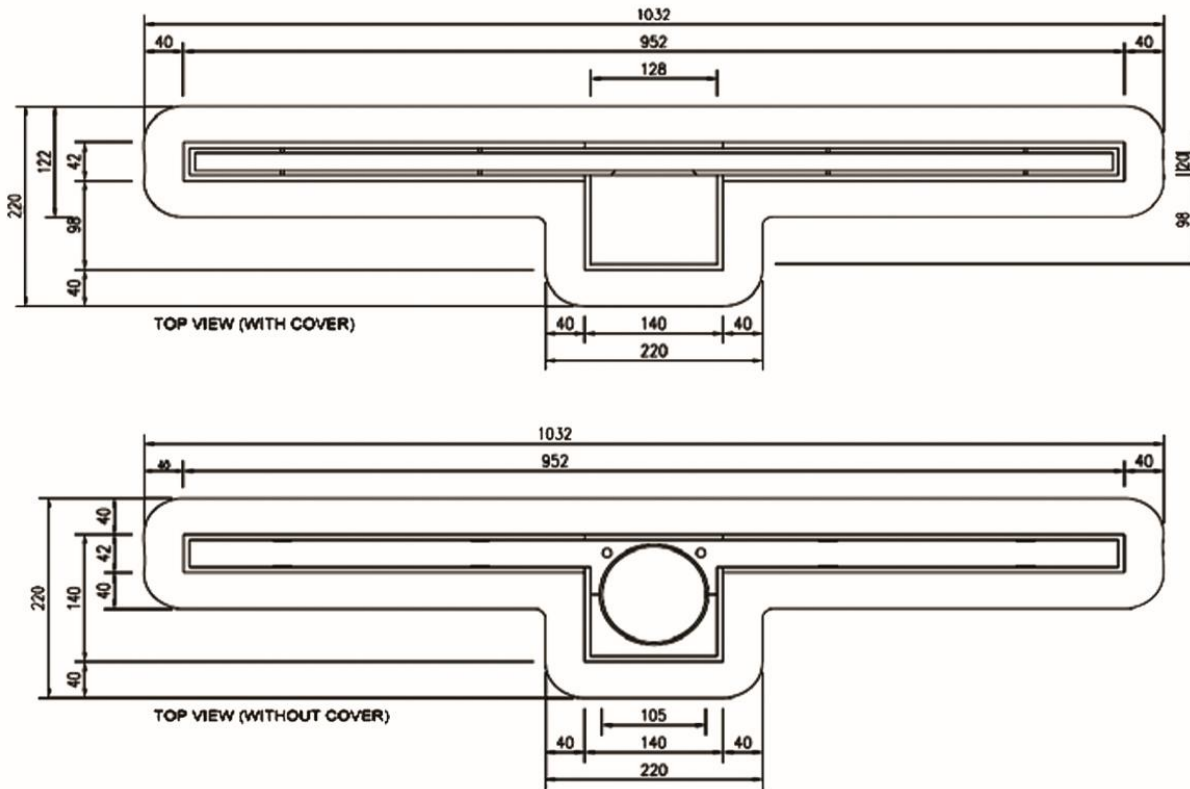

SPECIFICATION SHEET - Plumbing fittings

BRAND:		Product Photo:
ORIGIN:	Germany	
SERIES:	DRAIN SYSTEMS	
PRODUCT DESCRIPTION:	LINEARIS BASIC shower channel cover with drain body f50mm lateral outlet stainless steel removable cover channel, channel body and rim in ABS with perimeter flange for waterproof barrier connection installation supports with tileable access cover (lockable)	
MODEL No.	361-509	
FINISH/COLOUR:		
DIMENSIONS:	1032mm x 220mm	
OPTIONAL MATCHING PARTS:		

Technical Informations:

REMINDER:	Pipe flushing must be done before faucets are installed. Failure to do so voids the warranty.
	Do not use cleaners containing abrasive cleansers, ammonia, bleach, acids, waxes, alcohol, solvents or other products not recommended for chrome.
	All information is for reference only, installation shall always be based on the actual product delivered.