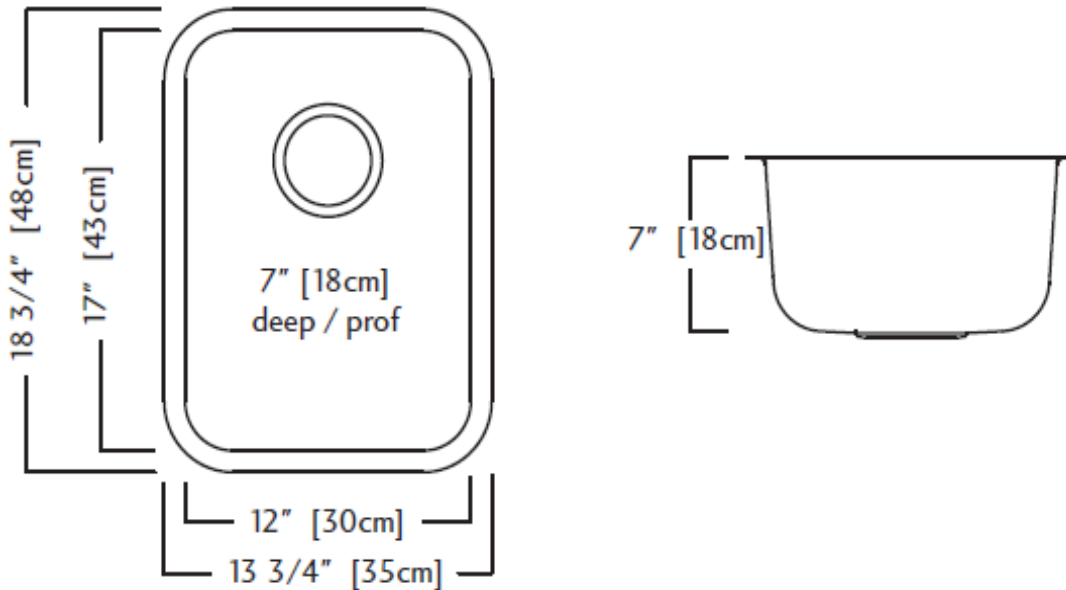

SPECIFICATION SHEET - kitchen sinks

BRAND:	KINDRED	Product Photo:
ORIGIN:	Canada	
SERIES:	INLAY/UNDERMOUNT	
PRODUCT DESCRIPTION:	Single bowl undermount kitchen sink, with: made from 20 gauge 18/8 stainless steel, fully undercoated with strainer 3 1/2" x1 Single bowl size: 430mm x 300mm	
MODEL No.	QSUA1914/7	
FINISH/COLOUR:	Polished Stainless Steel	
DIMENSIONS:	Overall (LxWxH): 480 x 350 x 180mm	
OPTIONAL MATCHING PARTS:		

Technical Informations:

REMINDER:	Do not use cleaners containing abrasive cleansers, ammonia, bleach, acids, waxes, alcohol, solvents or other products not recommended for chrome.
	All information is for reference only, installation shall always be based on the actual product delivered.