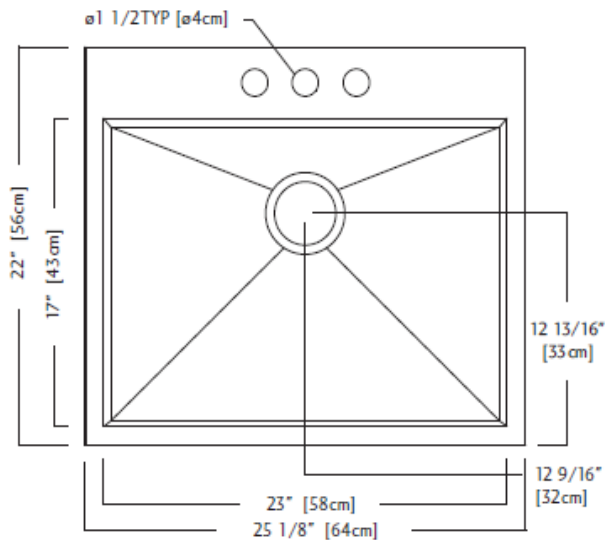

SPECIFICATION SHEET - kitchen sinks

BRAND:		Product Photo:
ORIGIN:	Canada	
SERIES:	INLAY/UNDERMOUNT	
PRODUCT DESCRIPTION:	Single bowl kitchen sink, with: 0 radius 20 gauge, 18/8 stainless steel, fully undercoated, waste strainer 3 1/2" with 1 tap hole Single bowl size: 430mm x 580mm	
MODEL No.	QSLF2225/8/1	
FINISH/COLOUR:	Polished Stainless Steel	
DIMENSIONS:	Overall (LxWxH): 560 x 640 x 200mm	
OPTIONAL MATCHING PARTS:		

Technical Informations:

REMINDER:	Do not use cleaners containing abrasive cleansers, ammonia, bleach, acids, waxes, alcohol, solvents or other products not recommended for chrome.
	All information is for reference only, installation shall always be based on the actual product delivered.