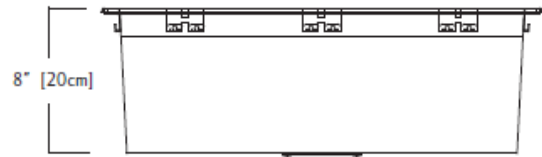

SPECIFICATION SHEET - kitchen sinks

BRAND:		Product Photo:
ORIGIN:	Canada	
SERIES:	INLAY/UNDERMOUNT	
PRODUCT DESCRIPTION:	Single bowl kitchen sink, with: 0 radius 20 gauge, 18/8 stainless steel, fully undercoated, waste strainer 3 1/2" with 1 tap hole Single bowl size: 430mm x 580mm	
MODEL No.	QSLF2225/8/1	
FINISH/COLOUR:	Polished Stainless Steel	
DIMENSIONS:	Overall (LxWxH): 560 x 640 x 200mm	
OPTIONAL MATCHING PARTS:		

Technical Informations:

REMINDER:	Do not use cleaners containing abrasive cleansers, ammonia, bleach, acids, waxes, alcohol, solvents or other products not recommended for chrome.
	All information is for reference only, installation shall always be based on the actual product delivered.