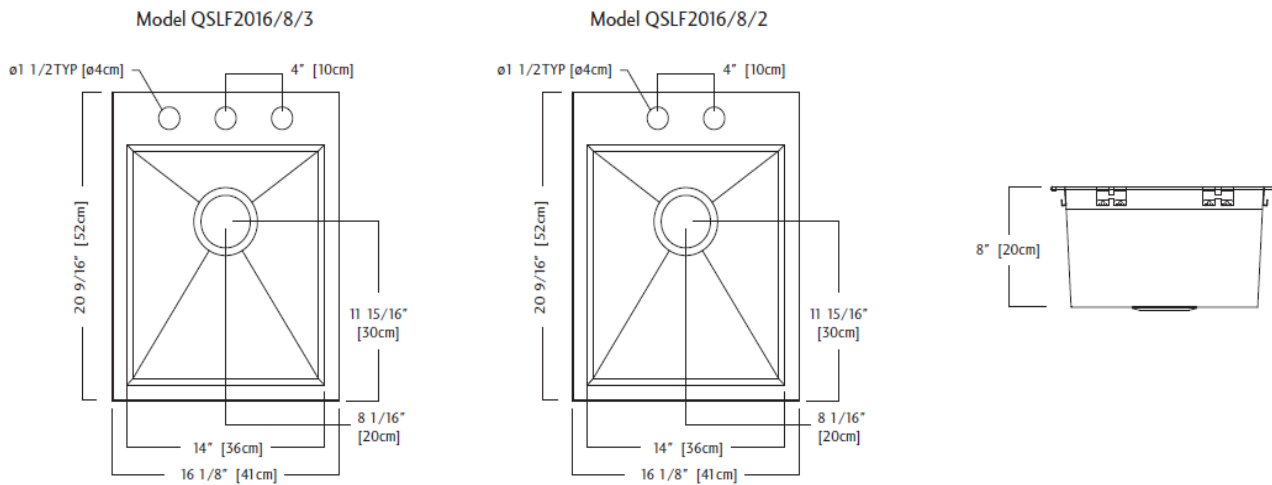

SPECIFICATION SHEET - kitchen sinks

BRAND:		Product Photo:
ORIGIN:	Canada	
SERIES:	INLAY/UNDERMOUNT	
PRODUCT DESCRIPTION:	Single bowl kitchen sink, with: 0 radius 20 gauge, 18/8 stainless steel, fully undercoated, waste strainer 3½" x1 with 3 tap holes Single bowl size: 360mm W	
MODEL No.	QSLF2016/8/1	
FINISH/COLOUR:	Polished Stainless Steel	
DIMENSIONS:	Overall (LxWxH): 520 x 410 x 200mm	
OPTIONAL MATCHING PARTS:		

Technical Informations:

REMINDER:	Do not use cleaners containing abrasive cleansers, ammonia, bleach, acids, waxes, alcohol, solvents or other products not recommended for chrome.
	All information is for reference only, installation shall always be based on the actual product delivered.