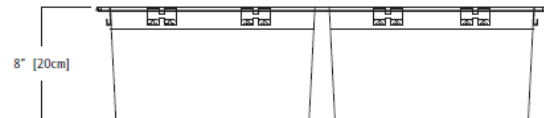

Technical Informations:

REMINDER:

Do not use cleaners containing abrasive cleansers, ammonia, bleach, acids, waxes, alcohol, solvents or other products not recommended for chrome.

All information is for reference only, installation shall always be based on the actual product delivered.