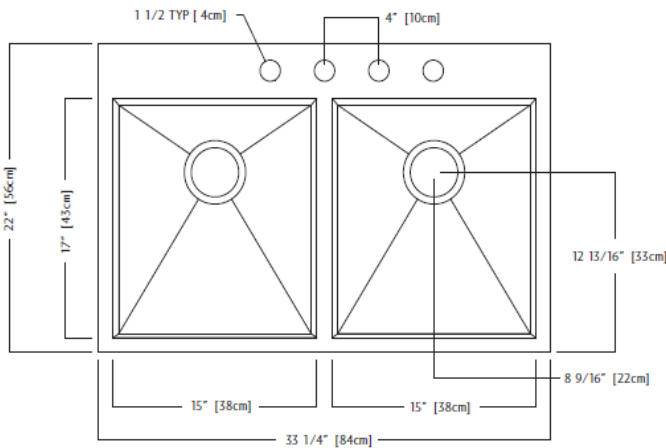

Technical Informations:

REMINDER:

Do not use cleaners containing abrasive cleansers, ammonia, bleach, acids, waxes, alcohol, solvents or other products not recommended for chrome.

All information is for reference only, installation shall always be based on the actual product delivered.