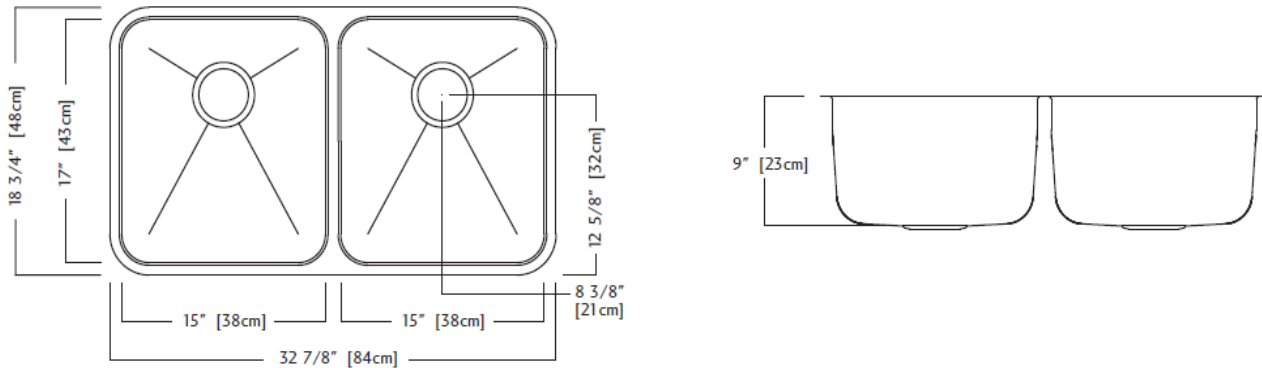

SPECIFICATION SHEET - kitchen sinks

BRAND:		Product Photo:
ORIGIN:	Canada	
SERIES:	UNDERMOUNT SINKS	
PRODUCT DESCRIPTION:	Double bowl kitchen sink, with: with basket strainer waste 3½" & template Single bowl size: 430mm x 380mm	
MODEL No.	KSD1UA/9	
FINISH/COLOUR:	Polished Stainless Steel	
DIMENSIONS:	Overall (LxWxH): 480 x 840 x 230mm	
OPTIONAL MATCHING PARTS:		

Technical Informations:

REMINDER:	Do not use cleaners containing abrasive cleansers, ammonia, bleach, acids, waxes, alcohol, solvents or other products not recommended for chrome.
	All information is for reference only, installation shall always be based on the actual product delivered.