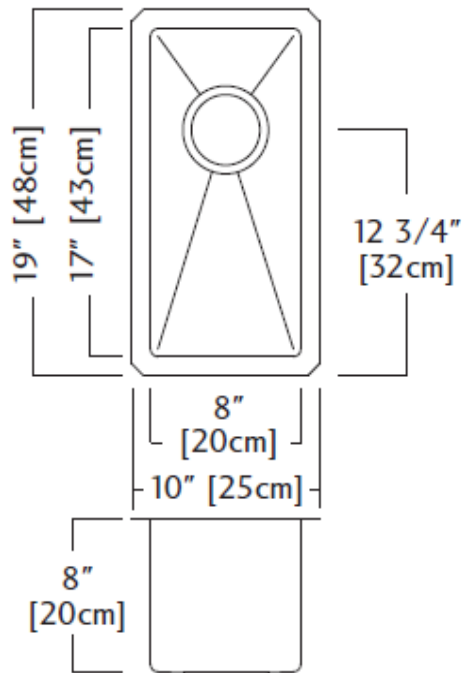

SPECIFICATION SHEET - kitchen sinks

BRAND:		Product Photo:
ORIGIN:	Canada	
SERIES:	UNDERMOUNT SINKS	
PRODUCT DESCRIPTION:	Single bowl narrow kitchen sink, with: 1 x BGDS0817S bottom grid with basket strainer waste 3½" & template 10mm radius Single bowl size: 430mm x 200mm	
MODEL No.	KCUS8A/8-10 BG	
FINISH/COLOUR:	Polished Stainless Steel	
DIMENSIONS:	Overall (LxWxH): 480 x 250 x 200mm	
OPTIONAL MATCHING PARTS:		

Technical Informations:

REMINDER:	Do not use cleaners containing abrasive cleansers, ammonia, bleach, acids, waxes, alcohol, solvents or other products not recommended for chrome.
	All information is for reference only, installation shall always be based on the actual product delivered.