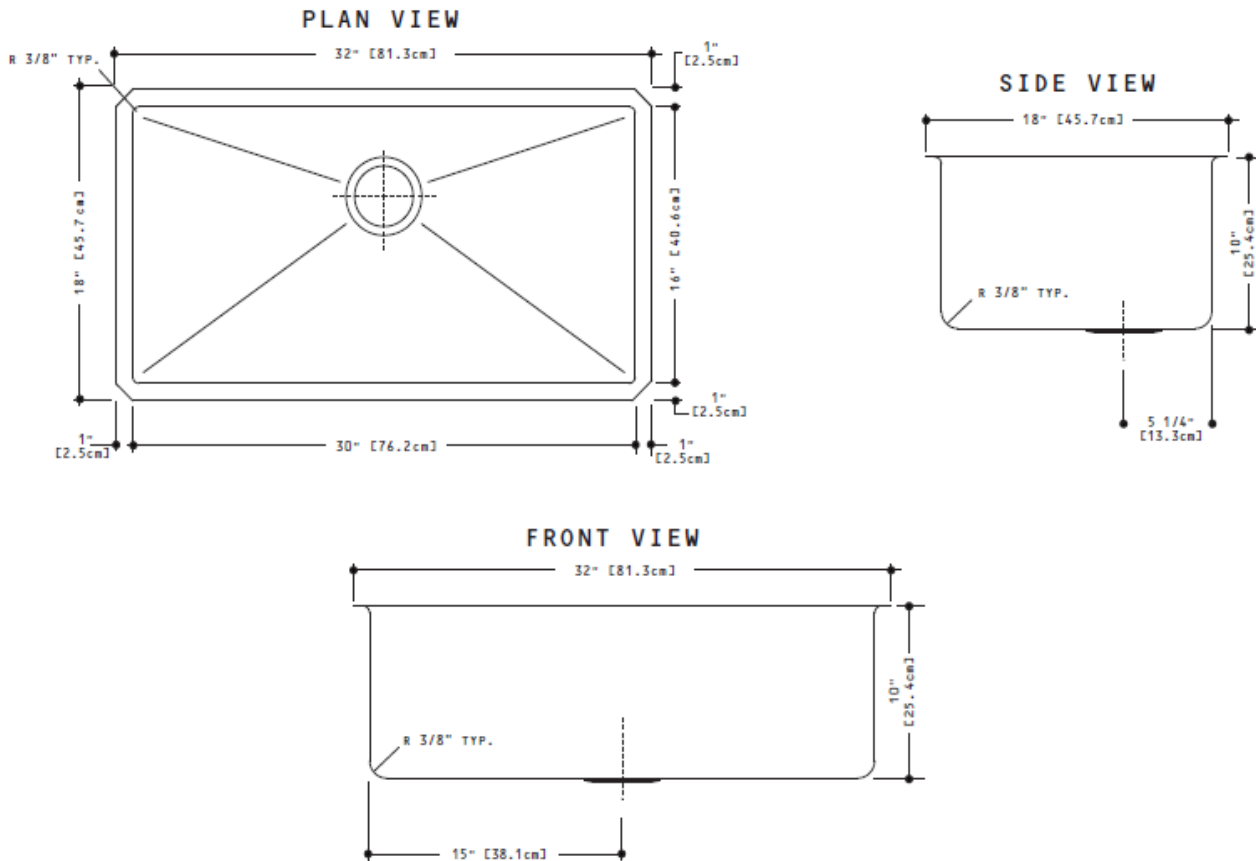

Technical Informations:

REMINDER: Do not use cleaners containing abrasive cleansers, ammonia, bleach, acids, waxes, alcohol, solvents or other products not recommended for chrome.
All information is for reference only, installation shall always be based on the actual product delivered.