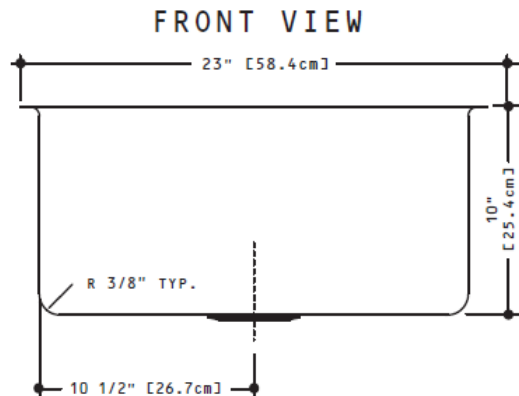

Technical Informations:

REMINDER:	Do not use cleaners containing abrasive cleansers, ammonia, bleach, acids, waxes, alcohol, solvents or other products not recommended for chrome.
	All information is for reference only, installation shall always be based on the actual product delivered.