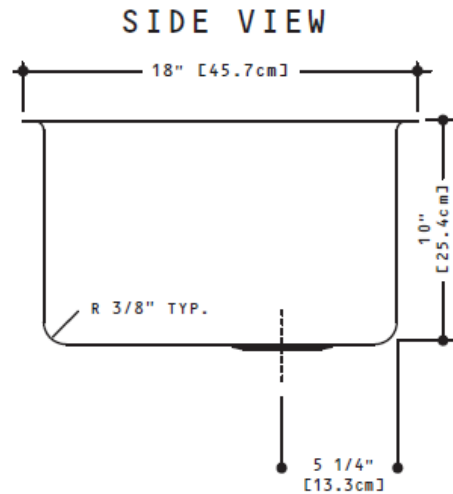

Technical Informations:

REMINDER:	Do not use cleaners containing abrasive cleansers, ammonia, bleach, acids, waxes, alcohol, solvents or other products not recommended for chrome.
	All information is for reference only, installation shall always be based on the actual product delivered.