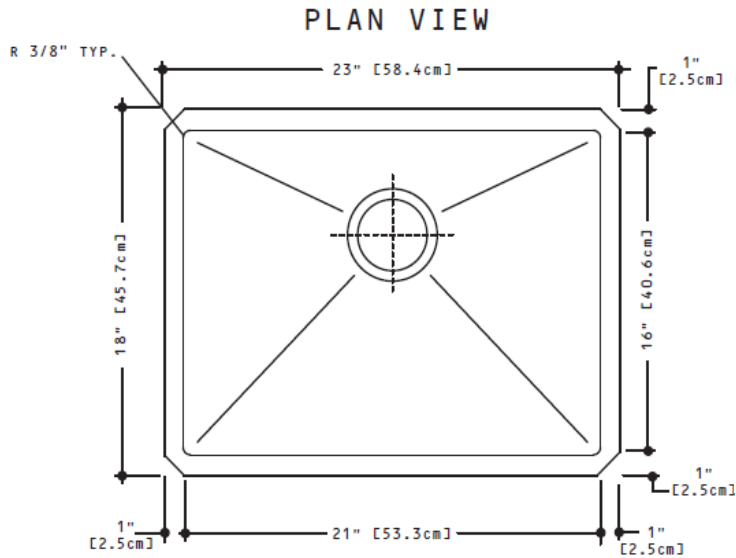

Technical Informations:

REMINDER:	Do not use cleaners containing abrasive cleansers, ammonia, bleach, acids, waxes, alcohol, solvents or other products not recommended for chrome.
	All information is for reference only, installation shall always be based on the actual product delivered.