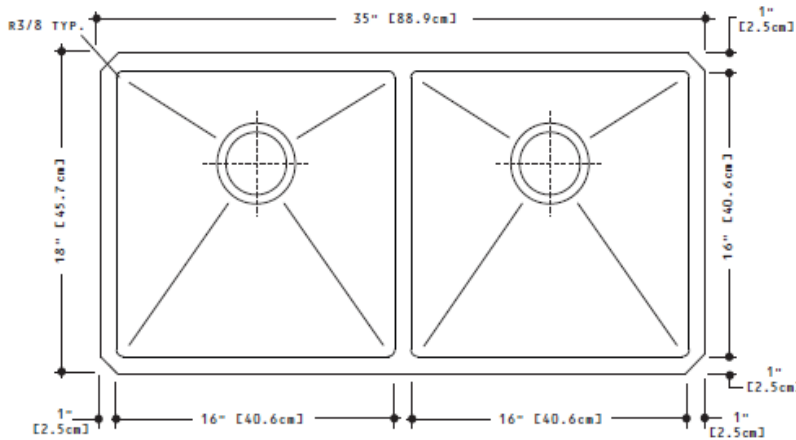

Technical Informations:

PLAN VIEW