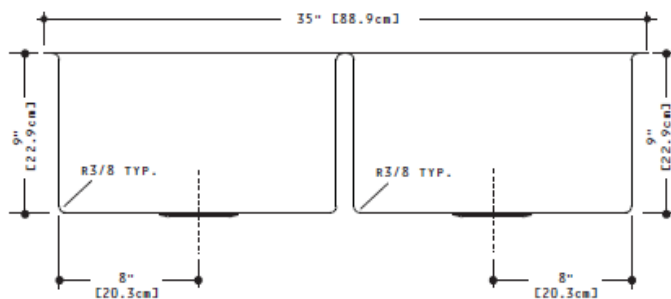

SPECIFICATION SHEET - kitchen sinks

BRAND:	KINDRED
ORIGIN:	Canada
SERIES:	UNDERMOUNT SINKS
PRODUCT DESCRIPTION:	Double bowl kitchen sink, with: 2 x BGDS16S bottom grids with basket strainer waste 3½" & template 10mm radius Single bowl size: 406mm x 406mm
MODEL No.	KCUD36/9-10 BG
FINISH/COLOUR:	Polished Stainless Steel
DIMENSIONS:	Overall (LxWxH): 457 x 889 x 229mm
OPTIONAL MATCHING PARTS:	

Product Photo:

Technical Informations:

FRONT VIEW

REMINDER:

Do not use cleaners containing abrasive cleansers, ammonia, bleach, acids, waxes, alcohol, solvents or other products not recommended for chrome.

All information is for reference only, installation shall always be based on the actual product delivered.