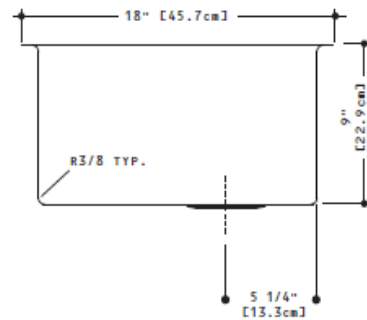

SPECIFICATION SHEET - kitchen sinks

BRAND:	KINDRED
ORIGIN:	Canada
SERIES:	UNDERMOUNT SINKS
PRODUCT DESCRIPTION:	Double bowl kitchen sink, with: 2 x BGDS16S bottom grids with basket strainer waste 3½" & template 10mm radius Single bowl size: 406mm x 406mm
MODEL No.	KCUD36/9-10 BG
FINISH/COLOUR:	Polished Stainless Steel
DIMENSIONS:	Overall (LxWxH): 457 x 889 x 229mm
OPTIONAL MATCHING PARTS:	

Product Photo:

Technical Informations:

SIDE VIEW

REMINDER:

Do not use cleaners containing abrasive cleansers, ammonia, bleach, acids, waxes, alcohol, solvents or other products not recommended for chrome.

All information is for reference only, installation shall always be based on the actual product delivered.