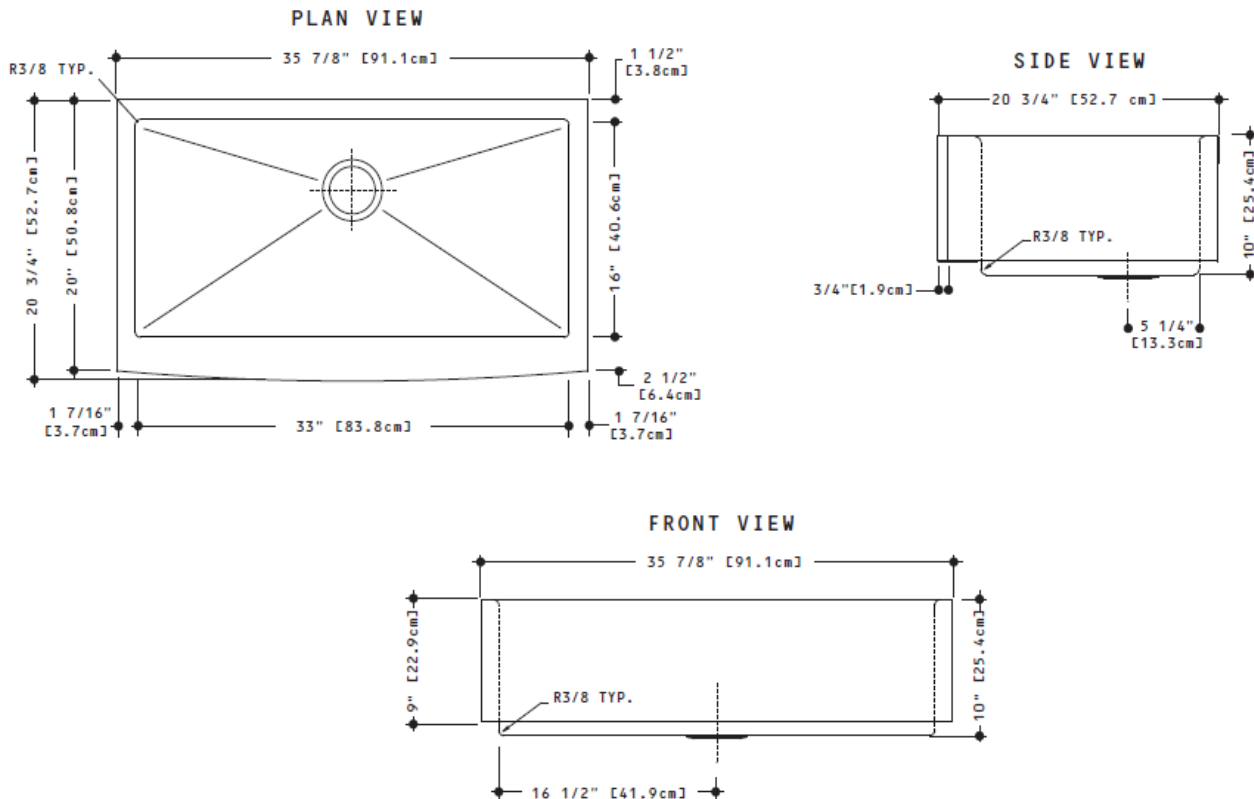

Technical Informations:

REMINDER:

Do not use cleaners containing abrasive cleansers, ammonia, bleach, acids, waxes, alcohol, solvents or other products not recommended for chrome.

All information is for reference only, installation shall always be based on the actual product delivered.