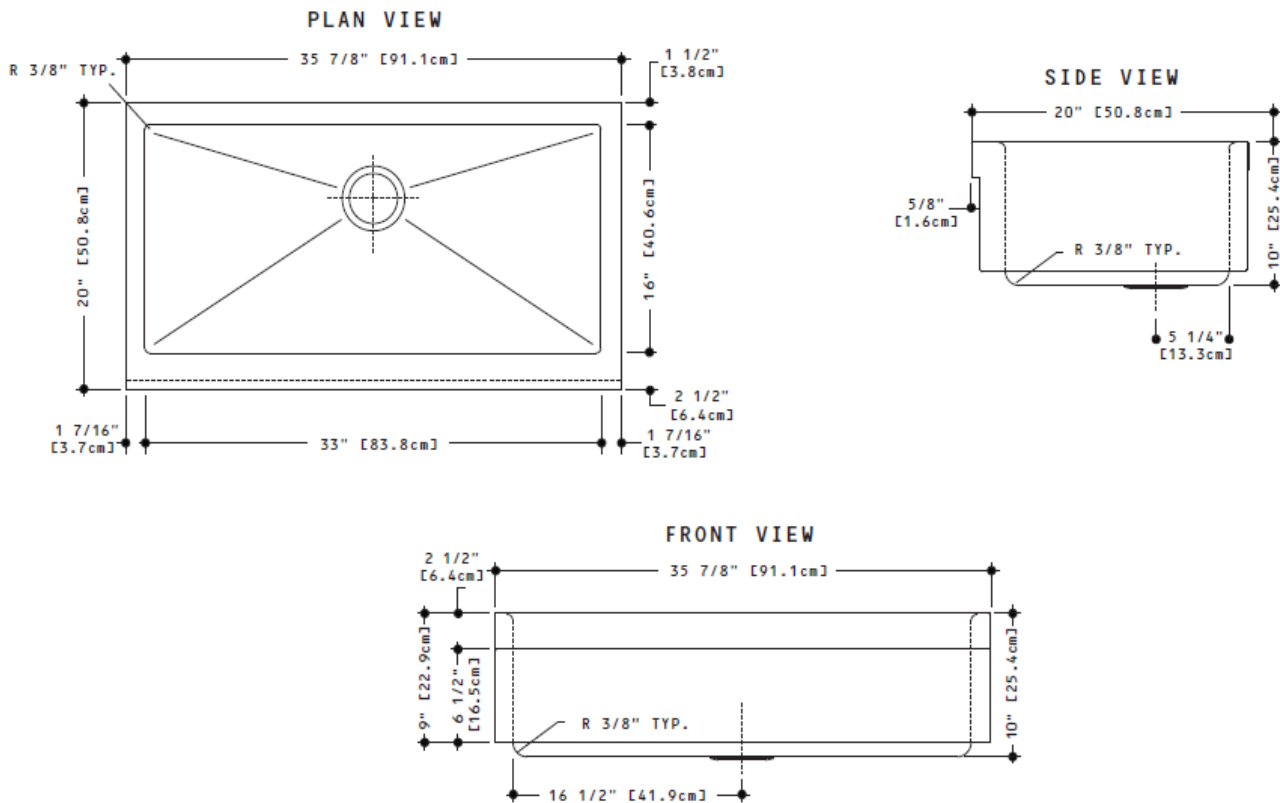

Technical Informations:

REMINDER:

Do not use cleaners containing abrasive cleansers, ammonia, bleach, acids, waxes, alcohol, solvents or other products not recommended for chrome.

All information is for reference only, installation shall always be based on the actual product delivered.