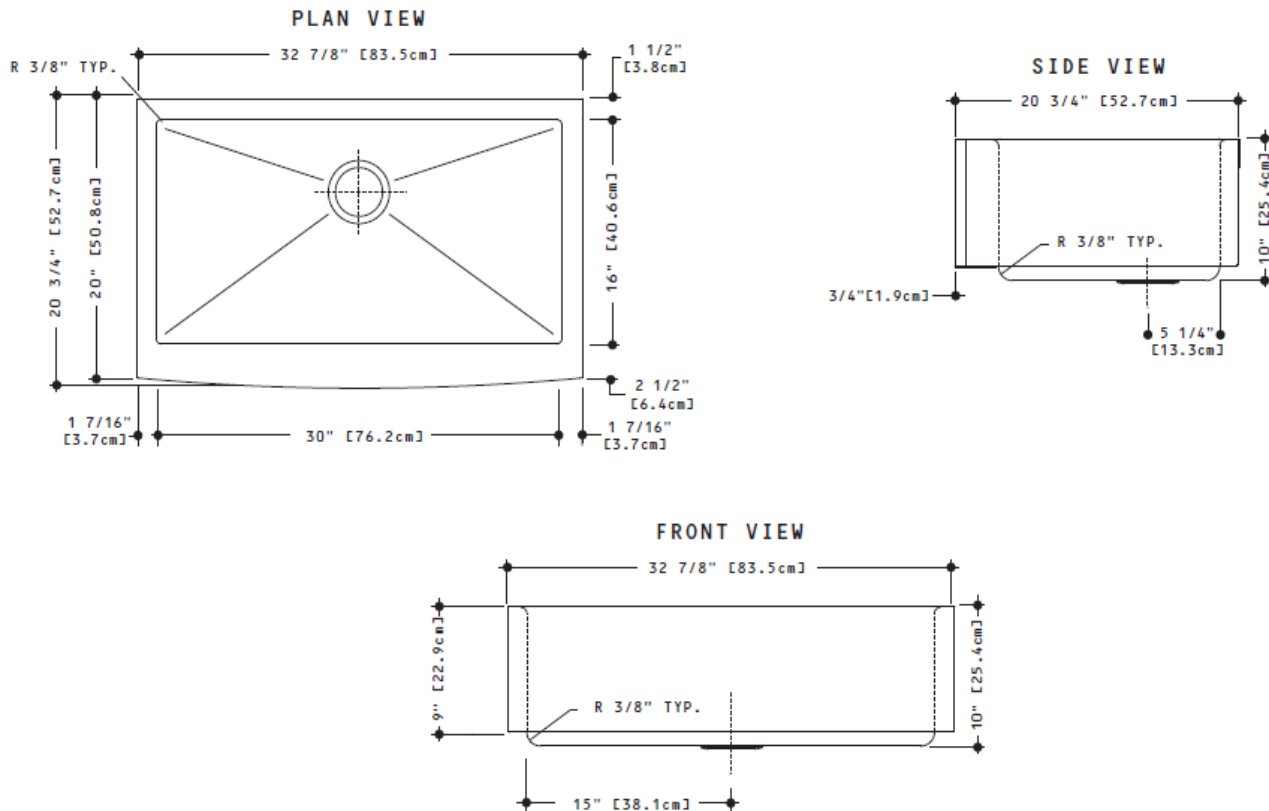

SPECIFICATION SHEET - kitchen sinks

BRAND:		Product Photo:
ORIGIN:	Canada	
SERIES:	FARMHOUSE	
PRODUCT DESCRIPTION:	Single bowl kitchen sink, with: 1 x BGDS30S bottom grid 10mm radius sink with strainer 3½" x1 with bow front aprons Single bowl size: 406mm x 762mm	
MODEL No.	KCFS33B/10-10 BG	
FINISH/COLOUR:	Polished Stainless Steel	
DIMENSIONS:	Overall (LxWxH): 527 x 835 x 254mm	
OPTIONAL MATCHING PARTS:		

Technical Informations:

REMINDER:	Do not use cleaners containing abrasive cleansers, ammonia, bleach, acids, waxes, alcohol, solvents or other products not recommended for chrome.
	All information is for reference only, installation shall always be based on the actual product delivered.