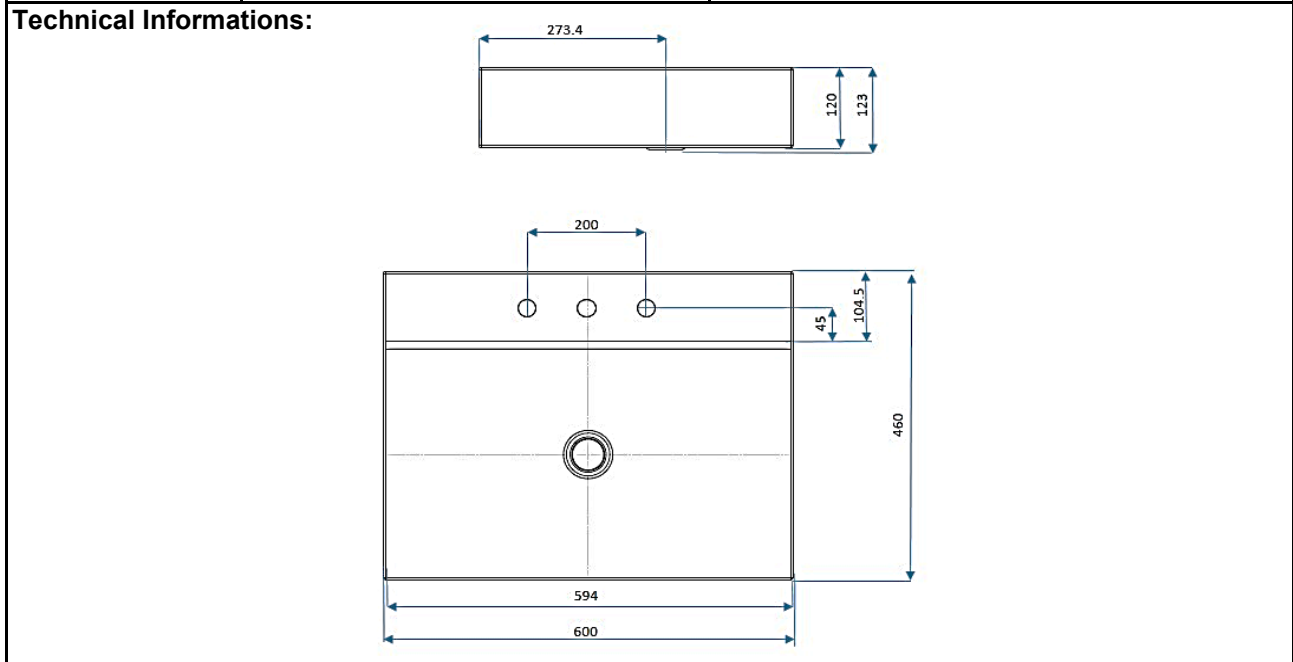

SPECIFICATION SHEET

BRAND:	KALDEWEI	Product Photo: 
ORIGIN:	Germany	
SERIES:	Silenio 3042	
PRODUCT DESCRIPTION:	SILENIO 3042 countertop washbasin Height of rim: 120mm single tap hole with overflow w/ easy clean finish	
MODEL No.	9041 0601 3001	
FINISH/COLOUR:	Alpine white	
DIMENSIONS:	600 x 460 x 123mm	
OPTIONAL MATCHING PARTS:	pop-up waste	