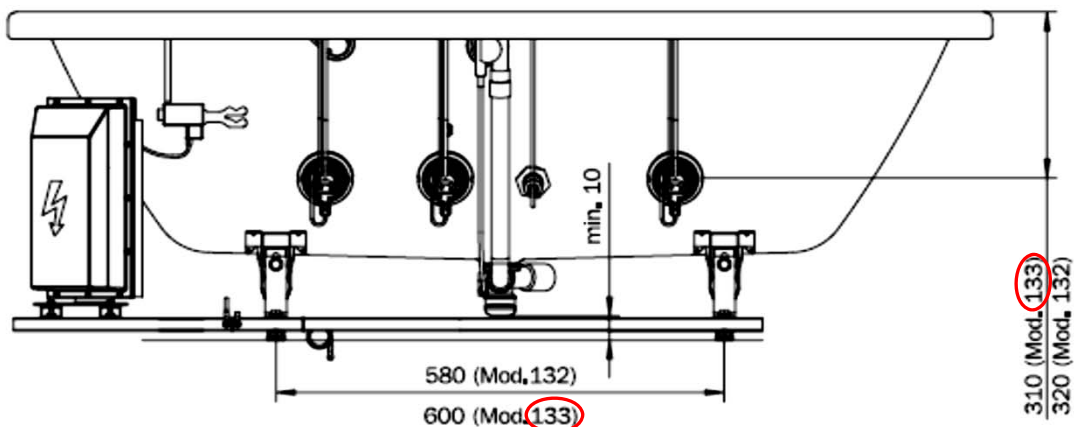

SPECIFICATION SHEET