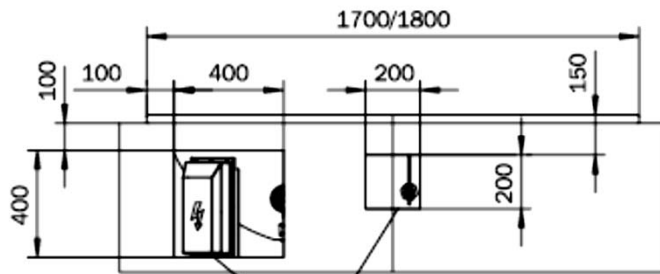

SPECIFICATION SHEET