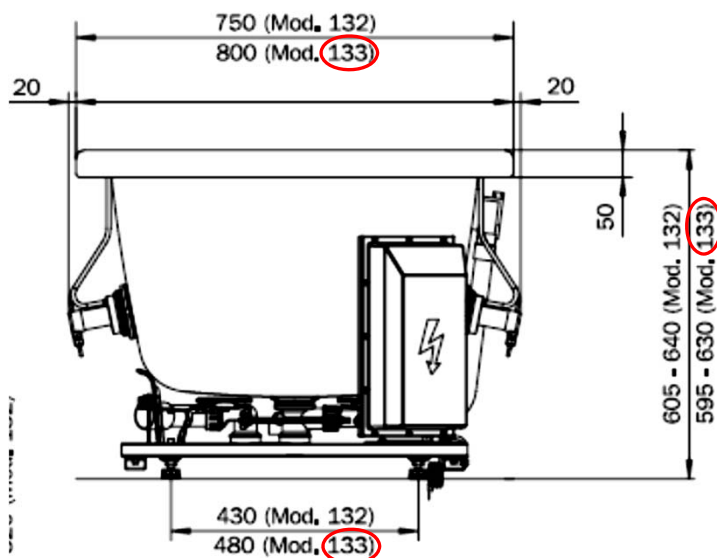

## SPECIFICATION SHEET

<b>BRAND:</b>	<b>KALDEWEI</b>	<b>Product Photo:</b>     <b>VIVO TURBO JETS</b>   <b>KEYPAD CONTROL</b>   <b>LED LIGHT</b>
<b>ORIGIN:</b>	Germany	
<b>SERIES:</b>	<b>Centro Duo 133</b>	
<b>PRODUCT DESCRIPTION:</b>	Two-seater inlay whirlpool tub 3.5 mm steel enamel with easy-clean finish with anti-slip inclusive of waste and overflow fitting Water volume: 195 liters  With Vivo Turbo Plus system -6 water jets -each jet has its own motor -foil keypad control -auto discharged of residual water -water level sensor -with LED white light	
<b>MODEL No.</b>	2833 5405 3001 right hand version 2833 5198 3001 left hand version	
<b>FINISH/COLOUR:</b>	Alpine white	
<b>DIMENSIONS:</b>	1800 x 800 x 470	
<b>OPTIONAL MATCHING PARTS:</b>		

# SPECIFICATION SHEET

RIGHT VERSION

LEFT VERSION