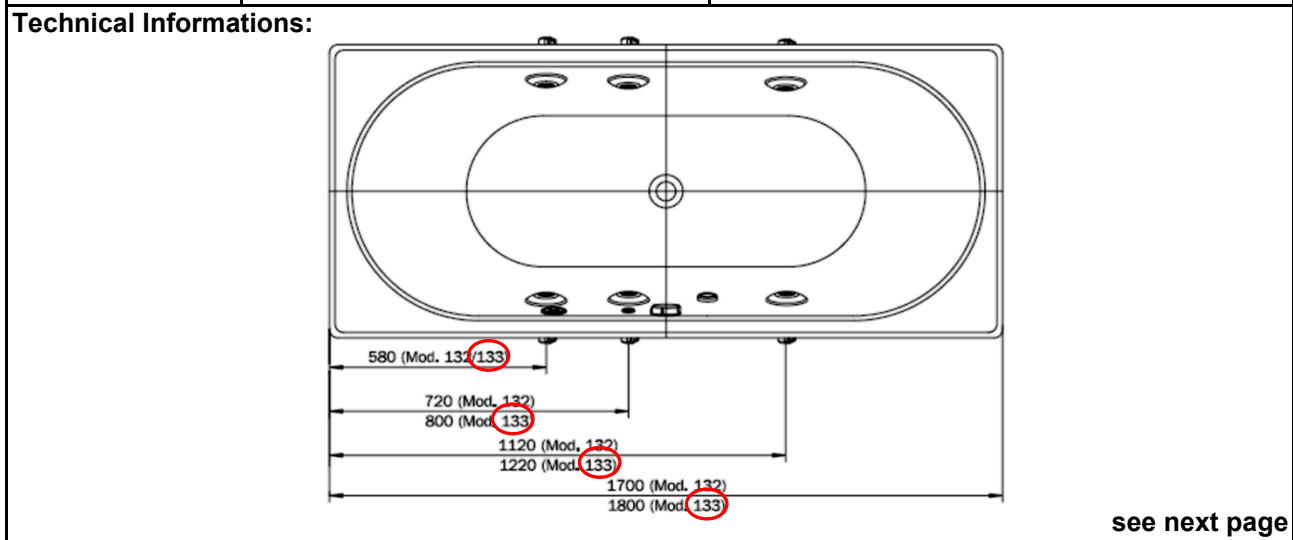

## SPECIFICATION SHEET

<b>BRAND:</b>	<b>KALDEWEI</b>	<b>Product Photo:</b>     <b>VIVO TURBO JETS</b>   <b>KEYPAD CONTROL</b>   <b>LED LIGHT</b>
<b>ORIGIN:</b>	Germany	
<b>SERIES:</b>	<b>Centro Duo 133</b>	
<b>PRODUCT DESCRIPTION:</b>	Two-seater inlay whirlpool tub 3.5 mm steel enamel with easy-clean finish with anti-slip inclusive of waste and overflow fitting Water volume: 195 liters  With Vivo Turbo Plus system -6 water jets -each jet has its own motor -foil keypad control -auto discharged of residual water -water level sensor -with LED white light	
<b>MODEL No.</b>	2833 5405 3001 right hand version 2833 5198 3001 left hand version	
<b>FINISH/COLOUR:</b>	Alpine white	
<b>DIMENSIONS:</b>	1800 x 800 x 470	
<b>OPTIONAL MATCHING PARTS:</b>		

# SPECIFICATION SHEET

RIGHT VERSION

LEFT VERSION