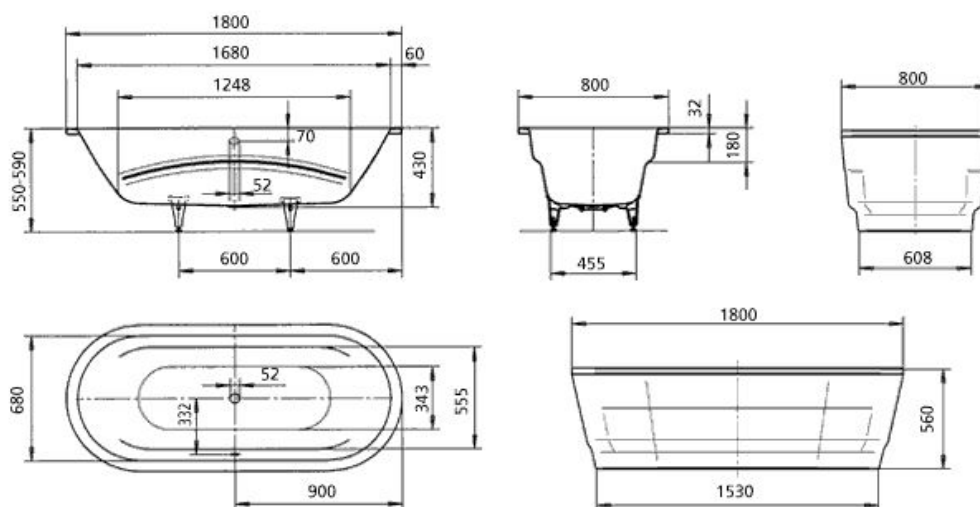

SPECIFICATION SHEET - wares

BRAND:	KALDEWEI	Product Photo:  
ORIGIN:	Germany	
SERIES:	VAIO DUO OVAL with apron	
PRODUCT DESCRIPTION:	Enamelled steel 3.5mm bathtub • oval shape • with free-standing apron • #5032 adjustable pedestals set • flexible waste connecting hose 1m • water capacity: 155 litres + 70 litres average replacement	
MODEL No.	951-7	
FINISH/COLOUR:	Alpine white	
DIMENSIONS:	1800 L x 800 W x 430mm tub depth height with apron 560mm	
OPTIONAL MATCHING PARTS:	Anti-slip, or Full Anti-slip Easy Clean finish Bath pop-up waste, OR Bath pop-up waste with bath filler function	

Technical Informations:

VAIO DUO OVAL 951-1/951-7

REMINDER:	Please refer to the Installation Guide for proper installation. Do not use abrasive or aggressive cleaners and or contain chlorine or hydrochloric acid solution for cleaning. All information stated above are solely for reference only, and should be based on the actual submission sample. Dimensions and specifications are subject to change without prior notice.
------------------	---