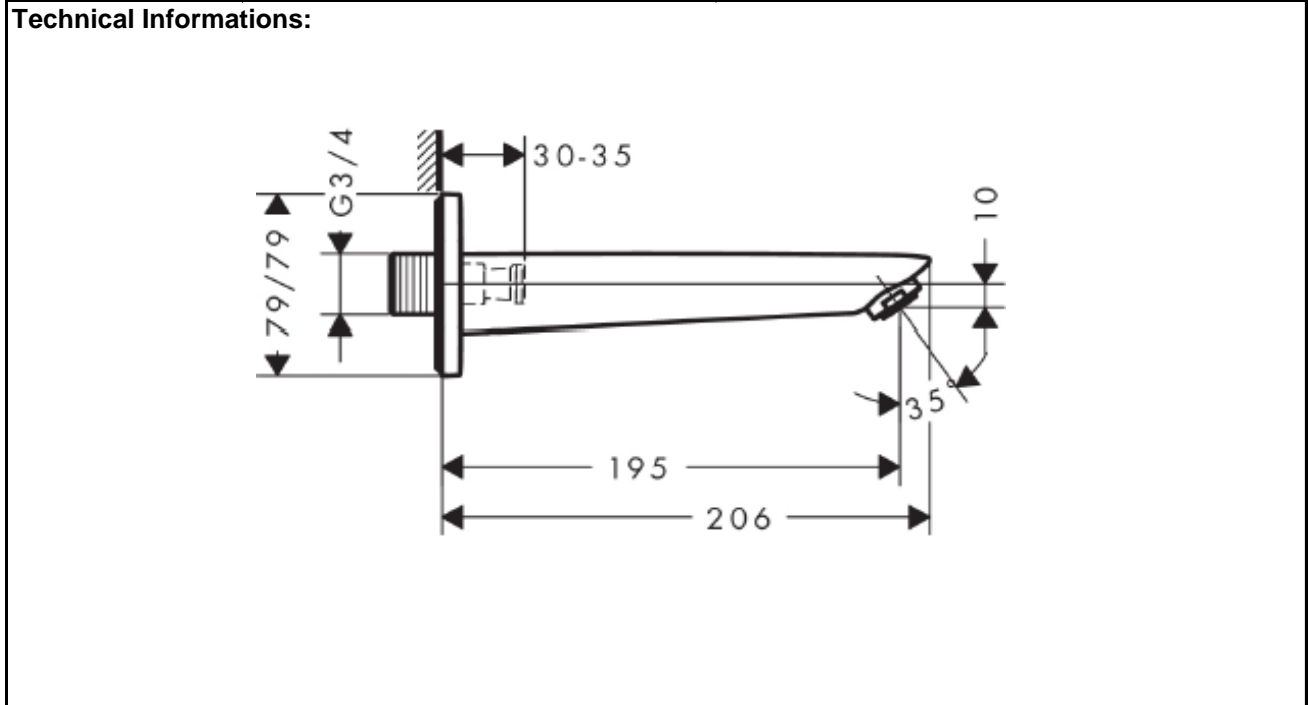

SPECIFICATION SHEET - fittings

BRAND:	hansgrohe	Product Photo: 
ORIGIN:	Germany	
SERIES:	Logis	
PRODUCT DESCRIPTION:	Wall mounted bath spout ¾" • flow rate: 25 l/min at 3 bars (45 psi) • flow pressure 1~5 bars (15~70 psi)	
MODEL No.	71410 000	
FINISH/COLOUR:	Chrome-plated	
DIMENSIONS:	wall cover plate 79x79mm spout projection 195mm	
OPTIONAL MATCHING PARTS:		