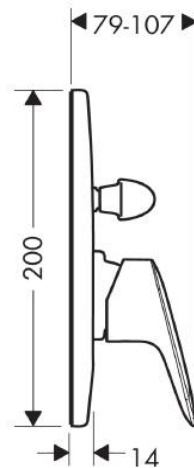

SPECIFICATION SHEET - fittings

BRAND:	hansgrohe	Product Photo: 
ORIGIN:	Germany	
SERIES:	Logis	
PRODUCT DESCRIPTION:	Finish set for wall concealed single lever bath/shower mixer • matching basic set 31741180 • with oval front plate 200mm H. • normal spray • automatic diverter • flow rate: 20 l/min at 3 bars (45 psi) • flow pressure 1~5 bars (15~70 psi)	
MODEL No.	71406 000	
FINISH/COLOUR:	Chrome-plated	
DIMENSIONS:	front plate 155x155mm thickness from wall 121mm	
OPTIONAL MATCHING PARTS:	31741180 Basic concealed part for bath/shower mixer Shower set	

Technical Informations:

31741180

Optional concealed part 31741180 must be required, refer to related Specification Sheet

REMINDER:	Pipe flushing must be done before faucets are installed. Failure to do so voids the warranty.
	Do not use cleaners containing abrasive cleansers, ammonia, bleach, acids, waxes, alcohol, solvents or other products not recommended for chrome.
	All information is for reference only, installation shall always be based on the actual product delivered.