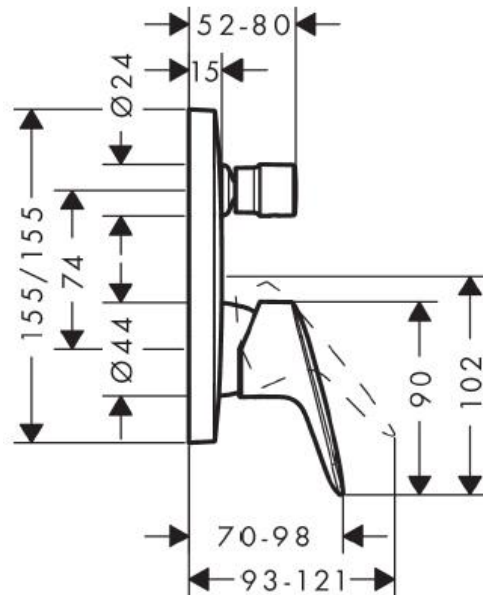

SPECIFICATION SHEET - fittings

BRAND:	hansgrohe	Product Photo: 
ORIGIN:	Germany	
SERIES:	Logis	
PRODUCT DESCRIPTION:	Finish set for wall concealed single lever bath/shower mixer • matching basic set 01800180 • with square front plate 155x155mm • automatic diverter • flow rate: 20 l/min at 3 bars (45 psi) • flow pressure 1~5 bars (15~70 psi)	
MODEL No.	71405 000	
FINISH/COLOUR:	Chrome-plated	
DIMENSIONS:	front plate 155x155mm thickness from wall 121mm	
OPTIONAL MATCHING PARTS:	01800180 Basic concealed part for bath/shower mixer Shower set	

Technical Informations:

Optional concealed part 01800180 must be required, refer to related Specification Sheet

REMINDER:	Pipe flushing must be done before faucets are installed. Failure to do so voids the warranty.
	Do not use cleaners containing abrasive cleansers, ammonia, bleach, acids, waxes, alcohol, solvents or other products not recommended for chrome.
	All information is for reference only, installation shall always be based on the actual product delivered.