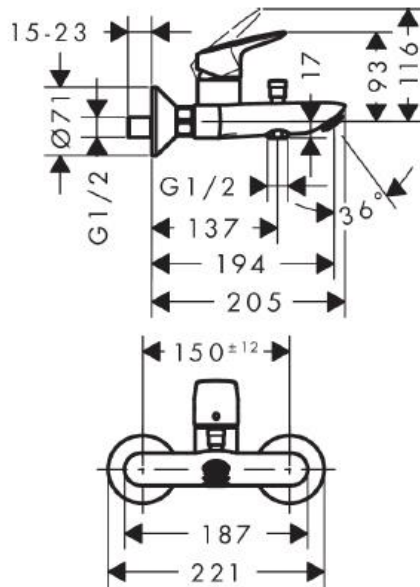

SPECIFICATION SHEET - fittings

BRAND:	hansgrohe	Product Photo:
ORIGIN:	Germany	
SERIES:	Logis	
PRODUCT DESCRIPTION:	Wall-mounted exposed single lever bath/shower mixer • centre distance 150 ± 12mm • normal spray • automatic diverter • flow rate: 22 l/min at 3 bars (45 psi) • flow pressure 1~5 bars (15~70 psi)	
MODEL No.	71400 000	
FINISH/COLOUR:	Chrome-plated	
DIMENSIONS:	194mm spout projection	
OPTIONAL MATCHING PARTS:	shower set with flexible hose	

Technical Informations: Suitable for continous flow water heater

REMINDER:	Pipe flushing must be done before faucets are installed. Failure to do so voids the warranty.
	Do not use cleaners containing abrasive cleansers, ammonia, bleach, acids, waxes, alcohol, solvents or other products not recommended for chrome.
	All information is for reference only, installation shall always be based on the actual product delivered.