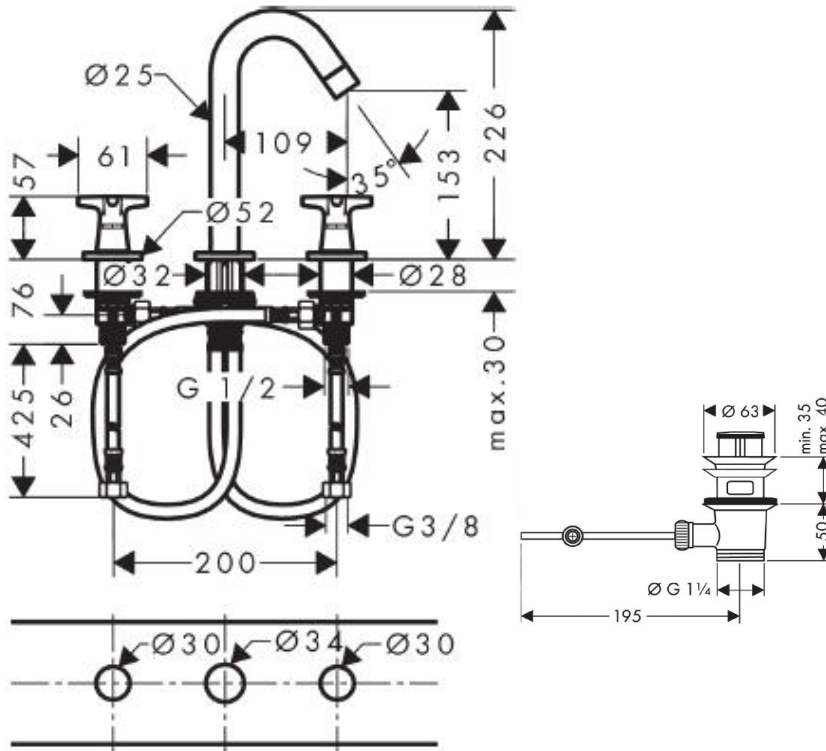

SPECIFICATION SHEET - fittings

BRAND:	hansgrohe	Product Photo:
ORIGIN:	Germany	
SERIES:	Logis Classic	
PRODUCT DESCRIPTION:	3-hole widespread basin mixer • with pop-up waste set G 1 ¼" • ComfortZone 150 • normal spray • flow rate: 5 l/min at 3 bars (45 psi) • flow pressure 1~5 bars (15~70 psi)	
MODEL No.	71323 000	
FINISH/COLOUR:	Chrome-plated	
DIMENSIONS:	226mm Height 109mm spout projection	
OPTIONAL MATCHING PARTS:	2x angle valve ½"x10mm (no nuts) 1x basin waste trap 1¼"	

Technical Informations:

Suitable for continous flow water heater

REMINDER:	Pipe flushing must be done before faucets are installed. Failure to do so voids the warranty. Do not use cleaners containing abrasive cleansers, ammonia, bleach, acids, waxes, alcohol, solvents or other products not recommended for chrome. All information is for reference only, installation shall always be based on the actual product delivered.