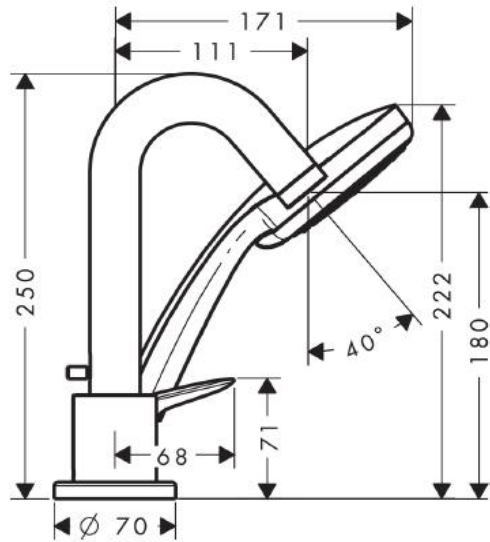

SPECIFICATION SHEET - fittings

BRAND:	hansgrohe	Product Photo:
ORIGIN:	Germany	
SERIES:	Logis	
PRODUCT DESCRIPTION:	Finish set for Single lever 3-hole rim mounted bath/shower mixer • with Cromo 100 Vario handshower and integrated shower support • high C-spout with automatic diverter • matching basic set 13439180 • flow rate: 22 l/min at 3 bars (45 psi) • flow pressure 1~5 bars (15~70 psi)	
MODEL No.	71313 000	
FINISH/COLOUR:	Chrome-plated	
DIMENSIONS:	250mm Height 111mm spout projection	
OPTIONAL MATCHING PARTS:	13439180 basic set for rim mounted single lever bath mixer 2x angle valve 1/2"x1/2" (no nuts) 2x flexible supply hose 1/2"x1/2"x90cm	

Technical Informations:

REMINDER:	Pipe flushing must be done before faucets are installed. Failure to do so voids the warranty. Do not use cleaners containing abrasive cleansers, ammonia, bleach, acids, waxes, alcohol, solvents or other products not recommended for chrome. All information is for reference only, installation shall always be based on the actual product delivered.