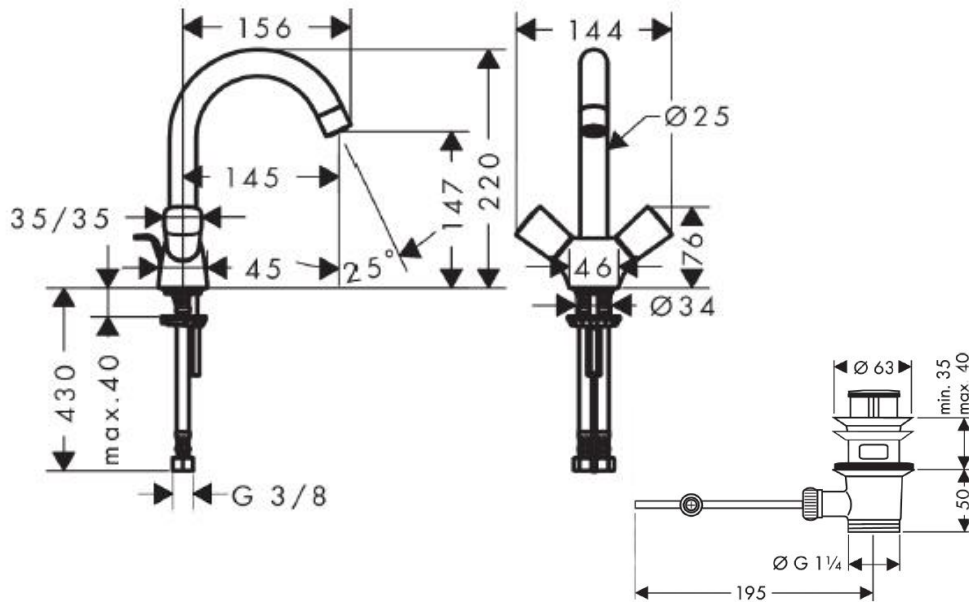

SPECIFICATION SHEET - fittings

BRAND:	hansgrohe	Product Photo:
ORIGIN:	Germany	
SERIES:	Logis	
PRODUCT DESCRIPTION:	Single hole 2-handle basin mixer • with pop-up waste G 1¼" • with swivel C-spout range 120° • ComfortZone 150 • normal spray • flow rate: 5 l/min at 3 bars (45 psi) • flow pressure 1~5 bars (15~70 psi)	
MODEL No.	71222 000	
FINISH/COLOUR:	Chrome-plated	
DIMENSIONS:	220mm Height 145mm spout projection	
OPTIONAL MATCHING PARTS:	2x angle valve ½"x10mm (no nuts) 1x basin waste trap 1¼"	

Technical Informations: Suitable for continous flow water heater

REMINDER:	Pipe flushing must be done before faucets are installed. Failure to do so voids the warranty. Do not use cleaners containing abrasive cleansers, ammonia, bleach, acids, waxes, alcohol, solvents or other products not recommended for chrome. All information is for reference only, installation shall always be based on the actual product delivered.