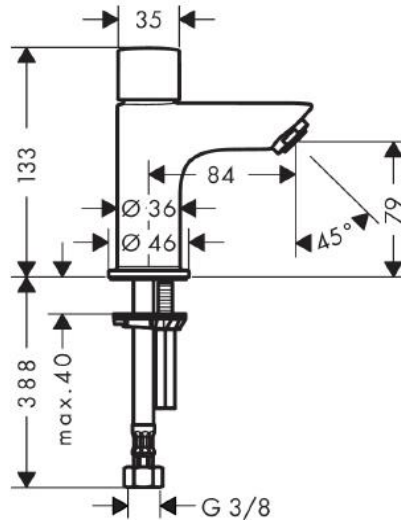

SPECIFICATION SHEET - fittings

BRAND:	hansgrohe	Product Photo:
ORIGIN:	Germany	
SERIES:	Logis	
PRODUCT DESCRIPTION:	Pillar tap 70 • ComfortZone 70 • normal spray • flow rate: 5 l/min at 3 bars (45 psi) • flow pressure 1~5 bars (15~70 psi)	
MODEL No.	71120 000	
FINISH/COLOUR:	Chrome-plated	
DIMENSIONS:	133mm Height 84mm spout projection	
OPTIONAL MATCHING PARTS:	1x angle valve ½"x10mm (no nuts) waste strainer (or pop-up waste) 1¼" 1x basin waste trap 1¼"	

Technical Informations:

REMINDER:	Pipe flushing must be done before faucets are installed. Failure to do so voids the warranty. Do not use cleaners containing abrasive cleansers, ammonia, bleach, acids, waxes, alcohol, solvents or other products not recommended for chrome. All information is for reference only, installation shall always be based on the actual product delivered.