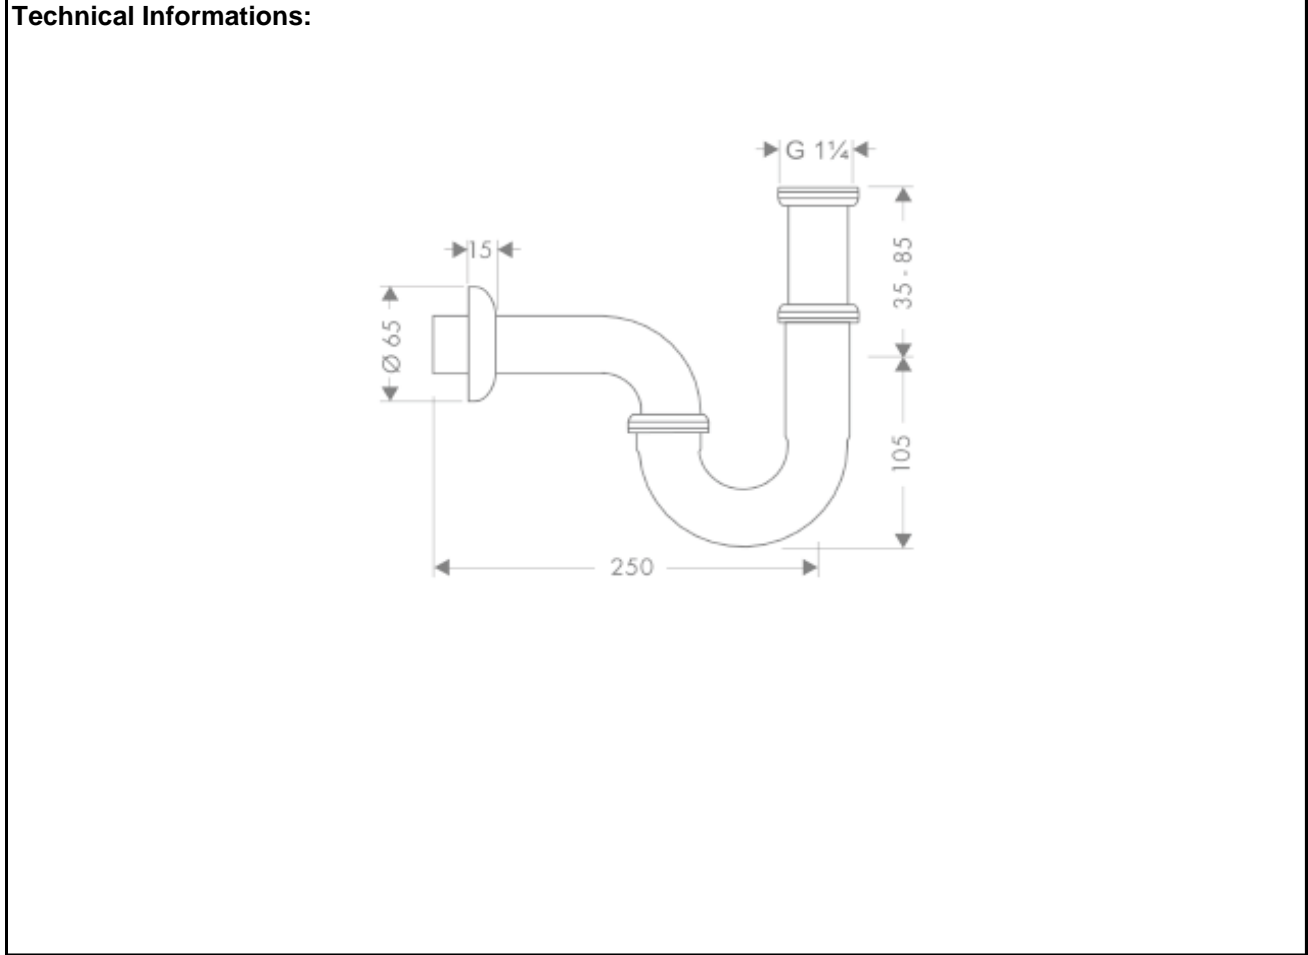

SPECIFICATION SHEET - fittings

BRAND:	hansgrohe	Product Photo: 
ORIGIN:	Germany	
SERIES:		
PRODUCT DESCRIPTION:	P-Trap trap for wash basin 1 1/4" with wall pipe distance 250mm	
MODEL No.	53002 000	
FINISH/COLOUR:	Chrome-plated	
DIMENSIONS:		
OPTIONAL MATCHING PARTS:		