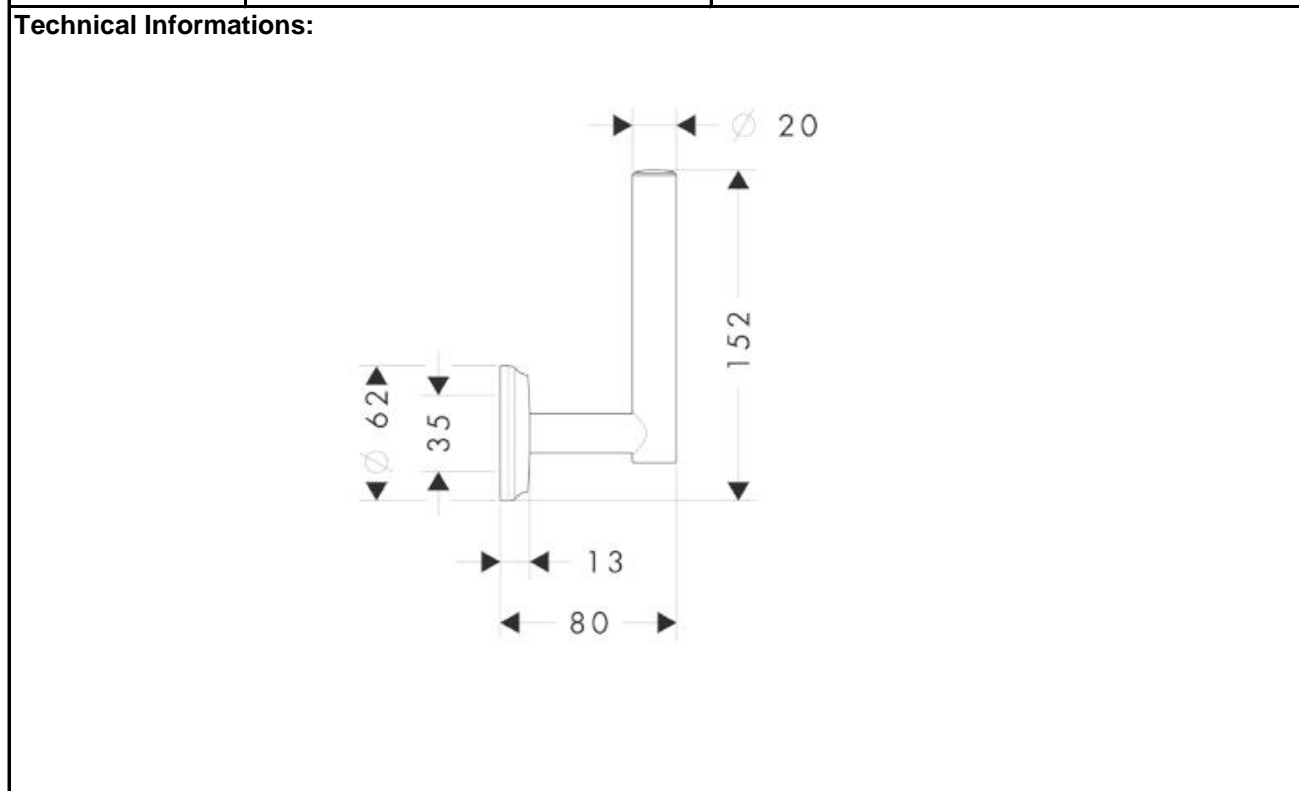

SPECIFICATION SHEET - accessories

BRAND:	hansgrohe	Product Photo: 
ORIGIN:	Germany	
SERIES:	Logis Classic	
PRODUCT DESCRIPTION:	Spare Roll toilet paper holder (vertical)	
MODEL No.	41617 000	
FINISH/COLOUR:	Chrome-plated	
DIMENSIONS:		
OPTIONAL MATCHING PARTS:		