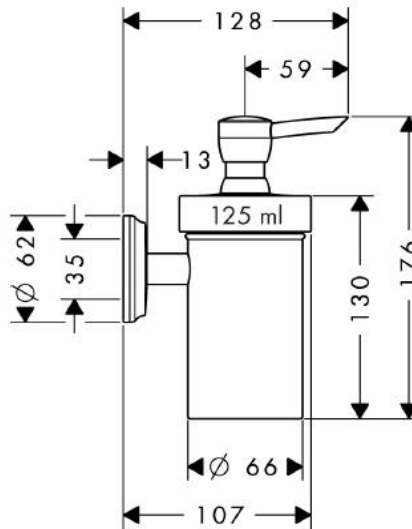

SPECIFICATION SHEET - accessories

BRAND:	hansgrohe	Product Photo:
ORIGIN:	Germany	
SERIES:	Logis Classic	
PRODUCT DESCRIPTION:	Liquid soap dispenser with wall bracket	
MODEL No.	41614 000	
FINISH/COLOUR:	Chrome-plated	
DIMENSIONS:	176mm H x 128mm projection	
OPTIONAL MATCHING PARTS:		

Technical Informations:

REMINDER:	Do not use cleaners containing abrasive cleansers, ammonia, bleach, acids, waxes, alcohol, solvents or other products not recommended for chrome.
	All information is for reference only, installation shall always be based on the actual product delivered.