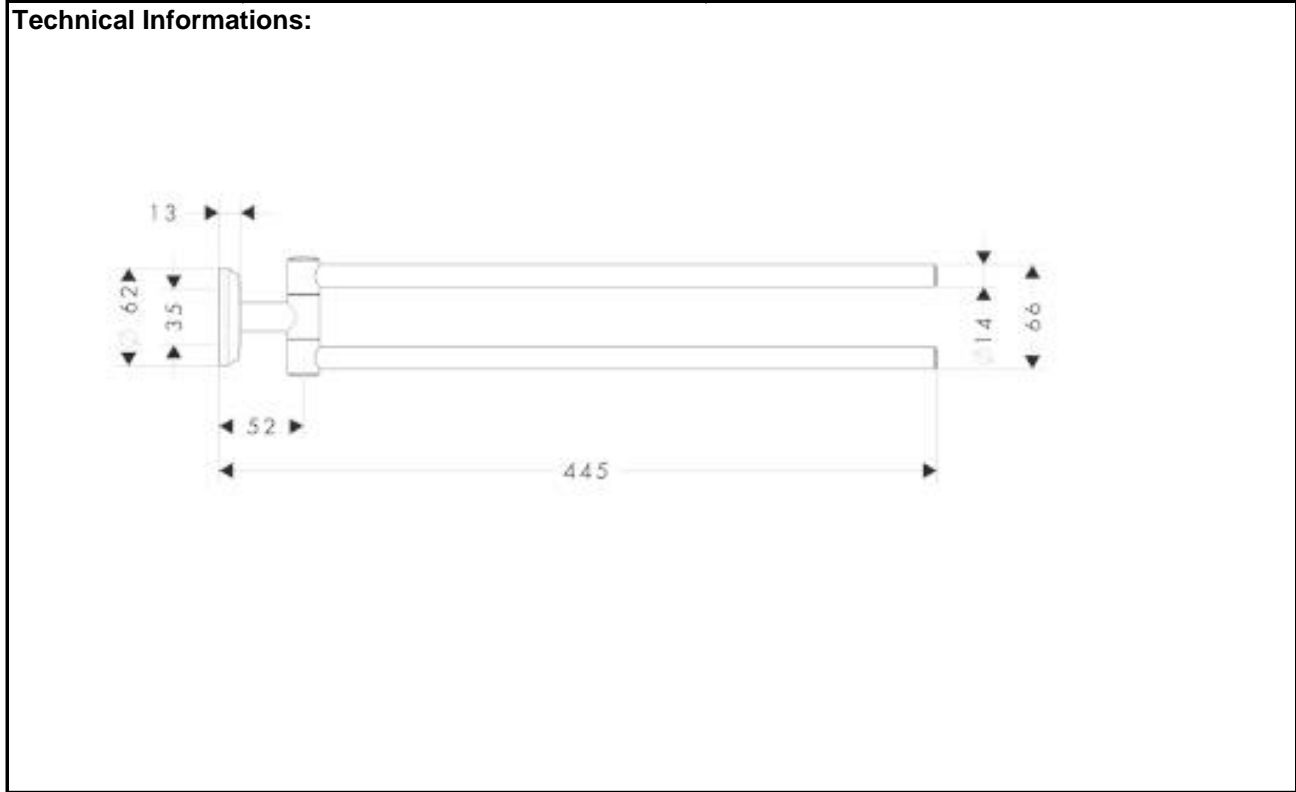

SPECIFICATION SHEET - accessories

BRAND:	hansgrohe	Product Photo: 
ORIGIN:	Germany	
SERIES:	Logis Classic	
PRODUCT DESCRIPTION:	Double swivel towel bars	
MODEL No.	41612 000	
FINISH/COLOUR:	Chrome-plated	
DIMENSIONS:	445mm towel bar projection	
OPTIONAL MATCHING PARTS:		