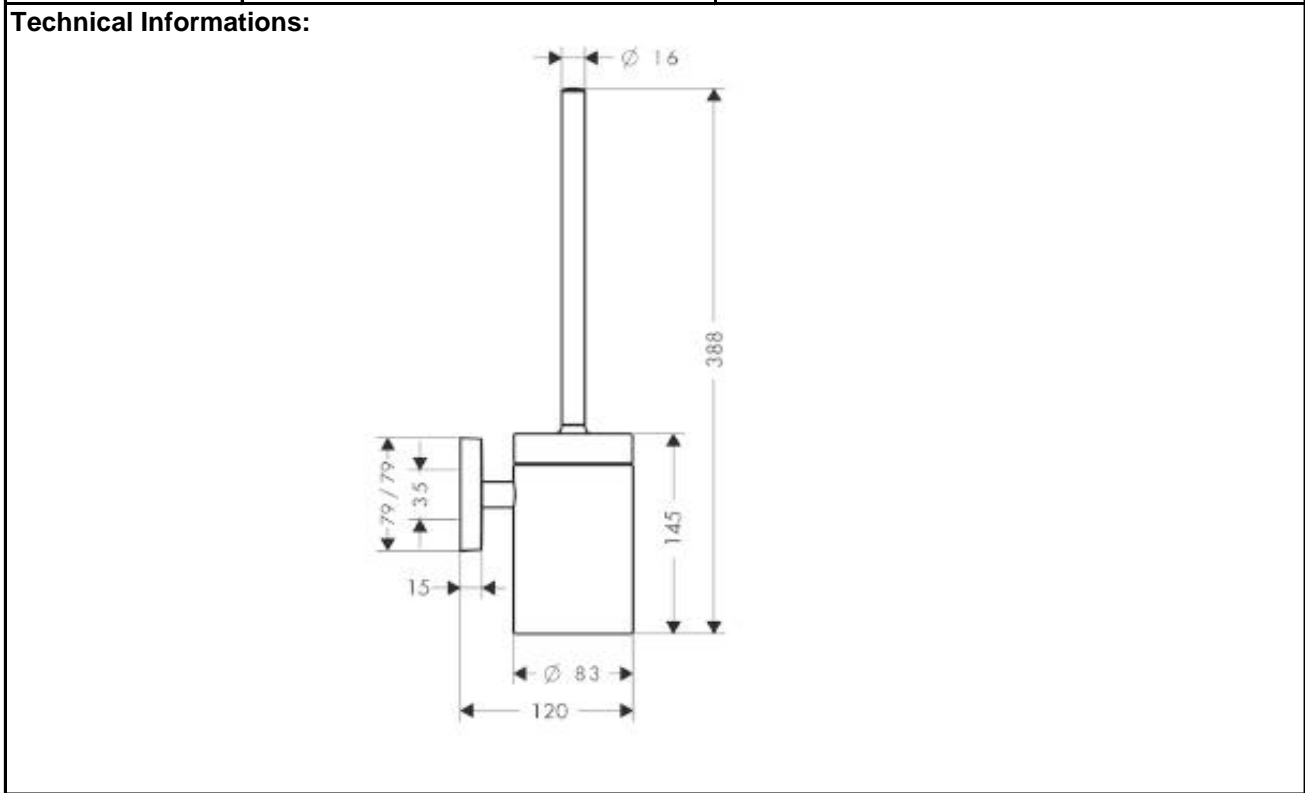

## SPECIFICATION SHEET - accessories

<b>BRAND:</b>	<b>hansgrohe</b>	<b>Product Photo:</b>  
<b>ORIGIN:</b>	Germany	
<b>SERIES:</b>	<b>PuraVida</b>	
<b>PRODUCT DESCRIPTION:</b>	Toilet brush with wall mounted support	
<b>MODEL No.</b>	41505 000	
<b>FINISH/COLOUR:</b>	Chrome-plated	
<b>DIMENSIONS:</b>	388 H x 120mm wall projection	
<b>OPTIONAL MATCHING PARTS:</b>		