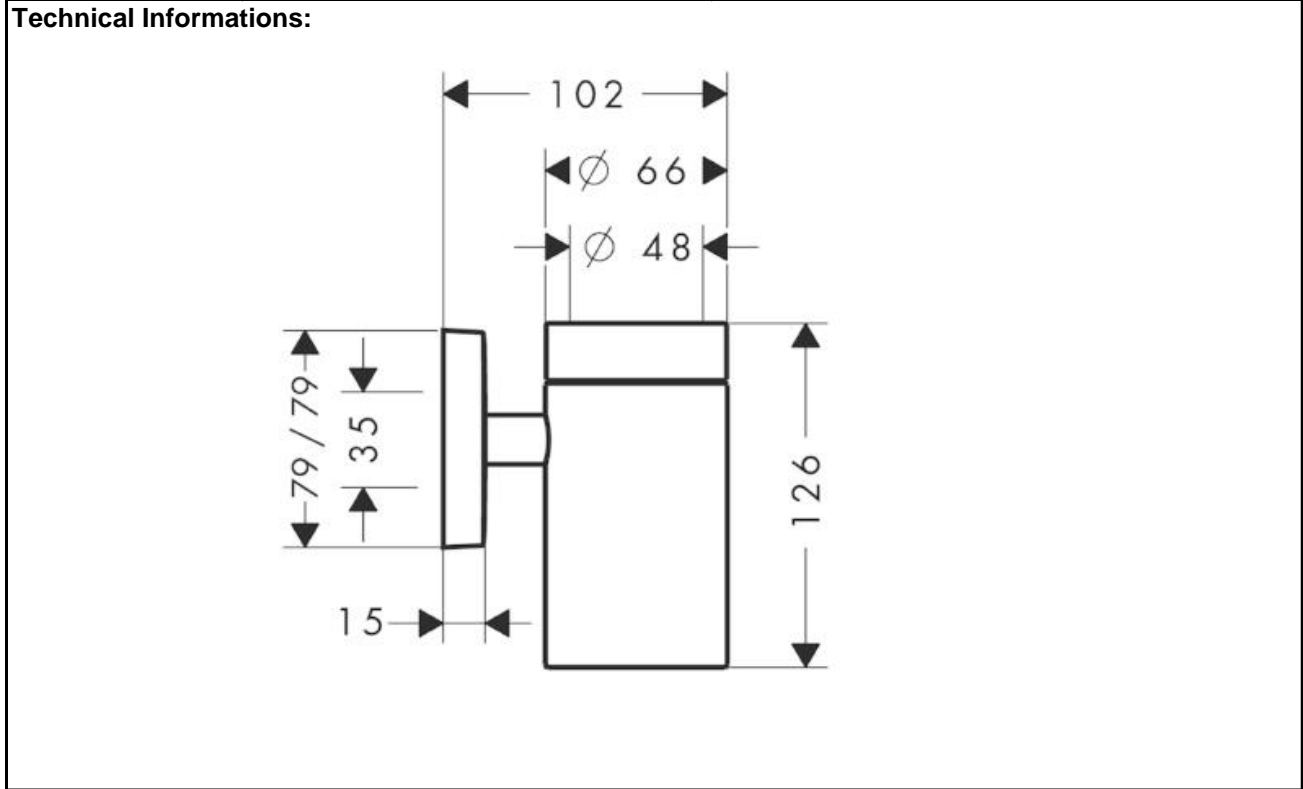

SPECIFICATION SHEET - accessories

BRAND:	hansgrohe	Product Photo: 
ORIGIN:	Germany	
SERIES:	PuraVida	
PRODUCT DESCRIPTION:	Toothbrush Tumbler with wall mounted support	
MODEL No.	41504 000	
FINISH/COLOUR:	Chrome-plated	
DIMENSIONS:	126 H x 102mm wall projection	
OPTIONAL MATCHING PARTS:		