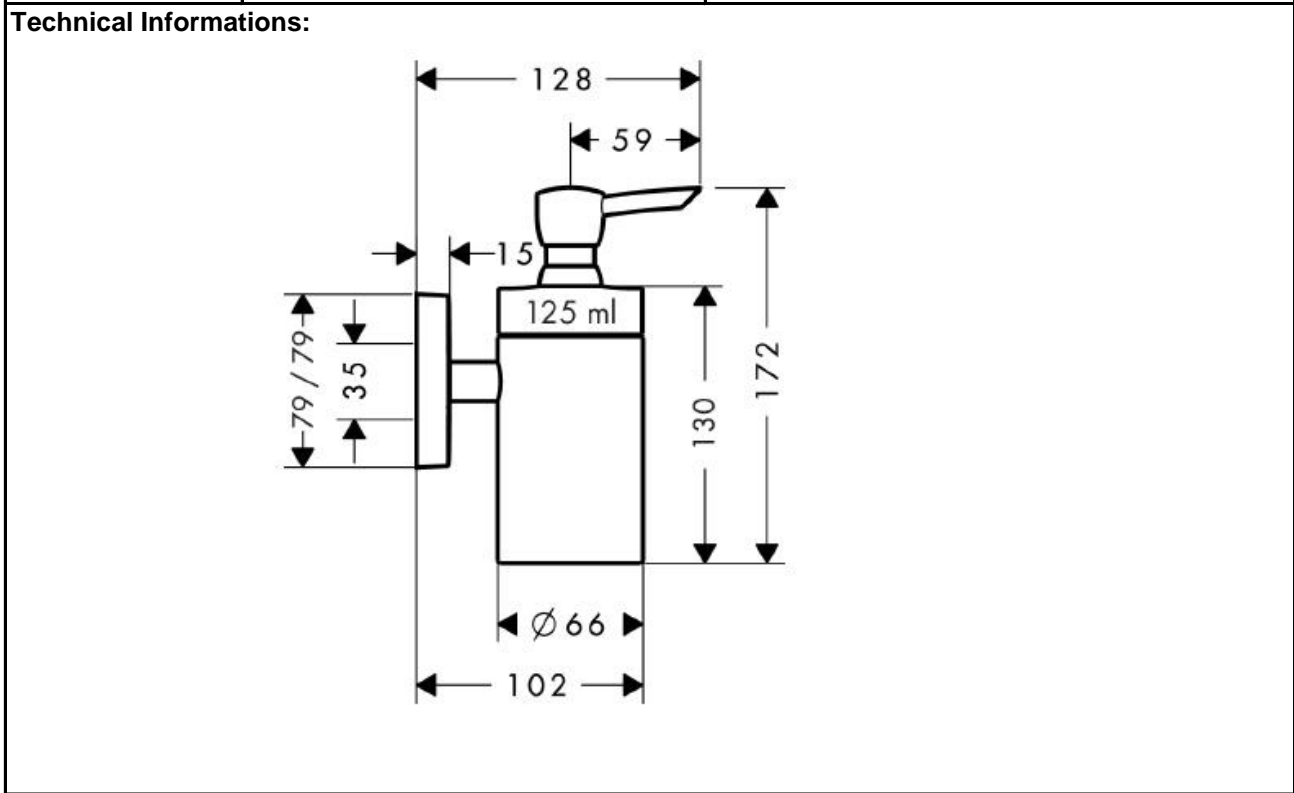

SPECIFICATION SHEET - accessories

BRAND:	hansgrohe	Product Photo: 
ORIGIN:	Germany	
SERIES:	PuraVida	
PRODUCT DESCRIPTION:	Lotion dispenser with wall mounted support dosage 1.5ml filling capacity 125ml	
MODEL No.	41503 000	
FINISH/COLOUR:	Chrome-plated	
DIMENSIONS:	172 H x 128mm wall projection	
OPTIONAL MATCHING PARTS:		