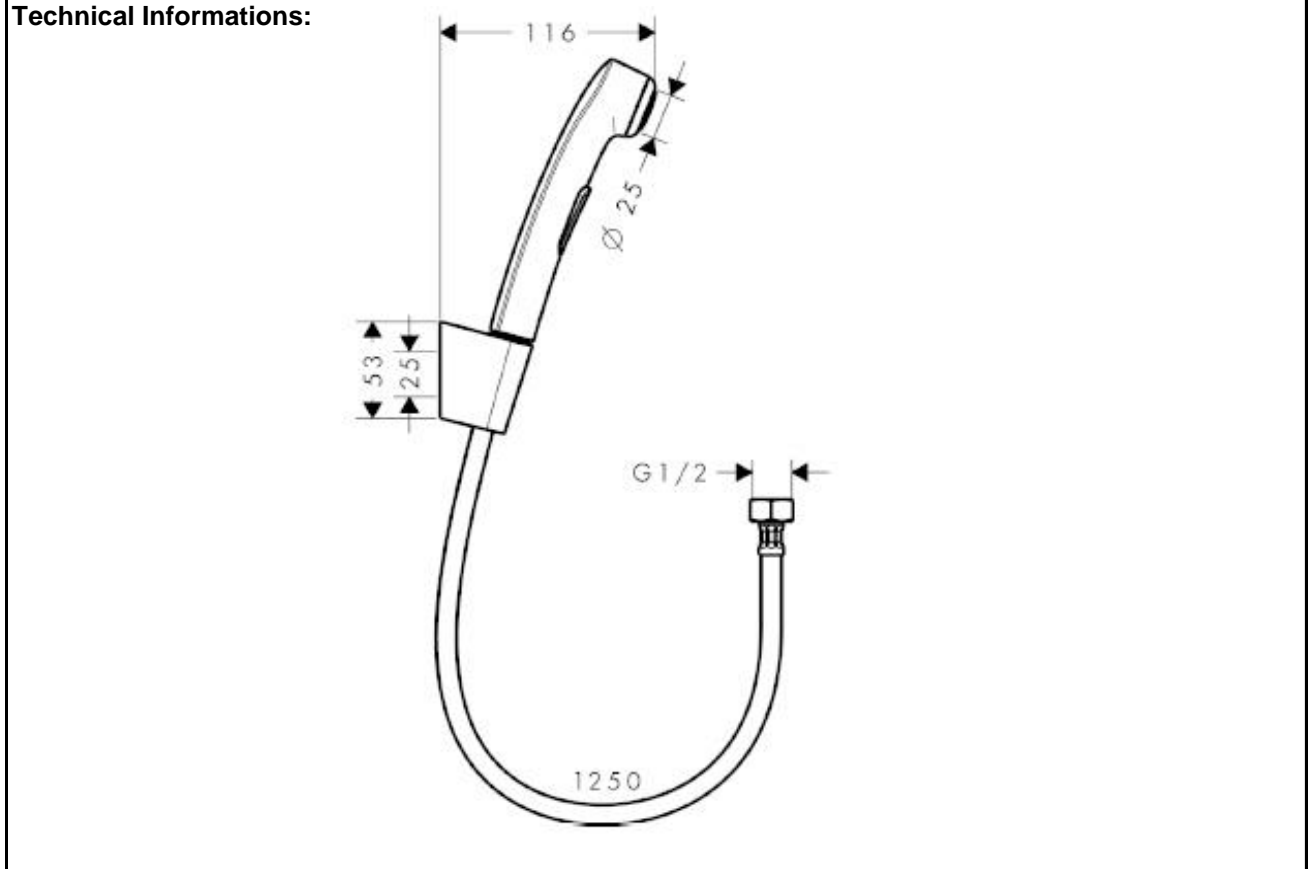

**SPECIFICATION SHEET - fittings**

<b>BRAND:</b>	<b>hansgrohe</b>	<b>Product Photo:</b>  
<b>ORIGIN:</b>	Germany	
<b>SERIES:</b>		
<b>PRODUCT DESCRIPTION:</b>	Bidet 1jet handshower with Porter'S wall support, with pressure shower hose 1.25m • flow rate: 6 l/min at 3 bars (45 psi) • flow pressure 1~5 bars (15~70 psi)	
<b>MODEL No.</b>	32129 000	
<b>FINISH/COLOUR:</b>	Chrome-plated	
<b>DIMENSIONS:</b>		
<b>OPTIONAL MATCHING PARTS:</b>		