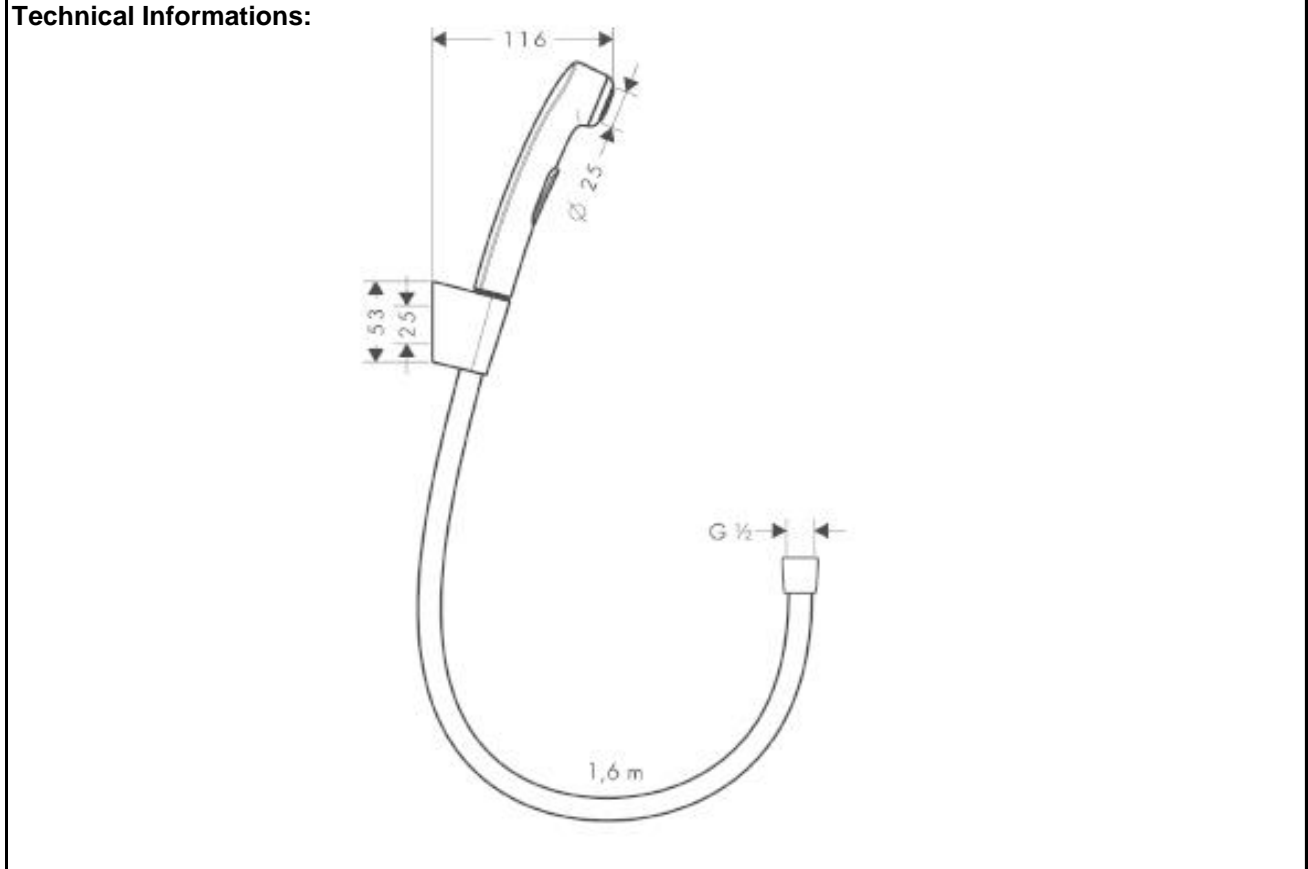

SPECIFICATION SHEET - fittings

BRAND:	hansgrohe	Product Photo: 
ORIGIN:	Germany	
SERIES:		
PRODUCT DESCRIPTION:	Bidet 1jet handshower with Porter'S wall support, with pressure shower hose 1.6m • flow rate: 6 l/min at 3 bars (45 psi) • flow pressure 1~5 bars (15~70 psi)	
MODEL No.	32128 000	
FINISH/COLOUR:	Chrome-plated	
DIMENSIONS:		
OPTIONAL MATCHING PARTS:		