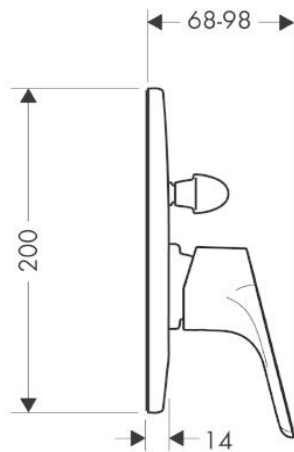

SPECIFICATION SHEET - fittings

BRAND:	hansgrohe	Product Photo:
ORIGIN:	Germany	
SERIES:	Focus E2	
PRODUCT DESCRIPTION:	Wall concealed single lever bath/shower mixer • normal spray • automatic diverter • flow rate: 20 l/min at 3 bars (45 psi) • flow pressure 1~5 bars (15~70 psi)	
MODEL No.	31947 000	
FINISH/COLOUR:	Chrome-plated	
DIMENSIONS:	front plate 155x200mm thickness from wall 98mm	
OPTIONAL MATCHING PARTS:	31741180 Basic concealed part for bath/shower mixer Shower set	

Technical Informations:

Optional concealed part 31741180 must be required, refer to related Specification Sheet.

REMINDER:	Pipe flushing must be done before faucets are installed. Failure to do so voids the warranty. Do not use cleaners containing abrasive cleansers, ammonia, bleach, acids, waxes, alcohol, solvents or other products not recommended for chrome. All information is for reference only, installation shall always be based on the actual product delivered.