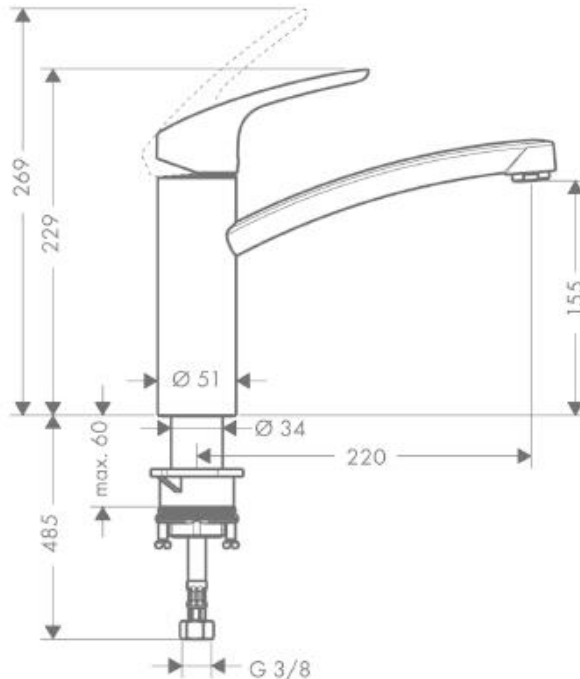

SPECIFICATION SHEET - fittings

BRAND:	hansgrohe	Product Photo:
ORIGIN:	Germany	
SERIES:	Focus	
PRODUCT DESCRIPTION:	Single lever kitchen mixer 160 • swivel spout range 360° • normal spray • flow rate: 12 l/min at 3 bars (45 psi) • flow pressure 1~5 bars (15~70 psi)	
MODEL No.	31806 000 / 31806 800	
FINISH/COLOUR:	Chrome-plated / stainless steel optic	
DIMENSIONS:	269mm height 220mm spout projection	
OPTIONAL MATCHING PARTS:	2x angle valve ½"x10mm (no nuts)	

Technical Informations: Suitable for continous flow water heaters

REMINDER:	Pipe flushing must be done before faucets are installed. Failure to do so voids the warranty.
	Do not use cleaners containing abrasive cleansers, ammonia, bleach, acids, waxes, alcohol, solvents or other products not recommended for chrome.
	All information is for reference only, installation shall always be based on the actual product delivered.