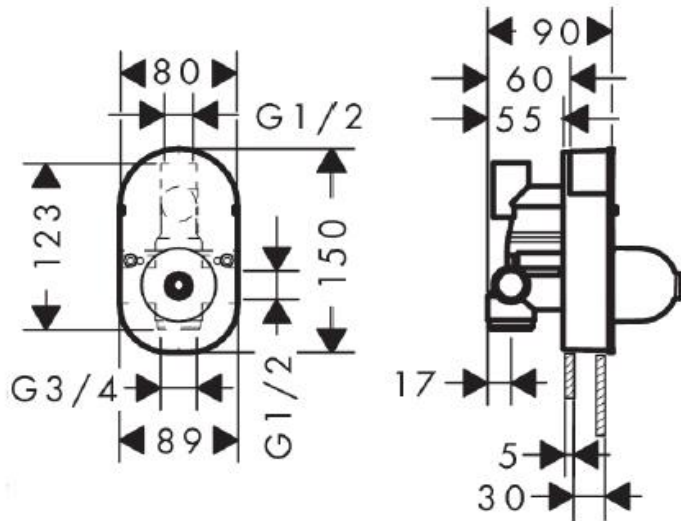

SPECIFICATION SHEET - fittings

BRAND:	hansgrohe	Product Photo:
ORIGIN:	Germany	
SERIES:	Concealed part	
PRODUCT DESCRIPTION:	Basic part for concealed mixers • 2x connection point 1/2" • 1x 1/2" + 1x 3/4" outlet points matching with Finish set for single lever shower mixer (oval front cover)	
MODEL No.	31741 180	
FINISH/COLOUR:	---	
DIMENSIONS:	---	
OPTIONAL MATCHING PARTS:	Finish set in various series	

Technical Informations:

REMINDER:	Pipe flushing must be done before faucets are installed. Failure to do so voids the warranty. Do not use cleaners containing abrasive cleansers, ammonia, bleach, acids, waxes, alcohol, solvents or other products not recommended for chrome. All information is for reference only, installation shall always be based on the actual product delivered.