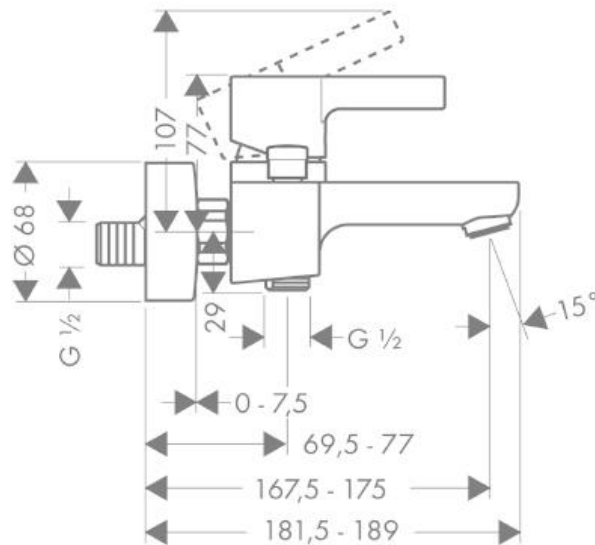

SPECIFICATION SHEET - fittings

BRAND:	hansgrohe	Product Photo:
ORIGIN:	Germany	
SERIES:	Metris S	
PRODUCT DESCRIPTION:	Wall-mounted exposed single lever bath/shower mixer • centre distance 150±12mm • normal spray • automatic diverter • flow rate: 22 l/min at 3 bars (45 psi) • flow pressure 1~5 bars (15~70 psi)	
MODEL No.	31460 000	
FINISH/COLOUR:	Chrome-plated	
DIMENSIONS:	167.5~175mm spout projection	
OPTIONAL MATCHING PARTS:	shower set with flexible hose	

Technical Informations: Suitable for continous flow water heater

REMINDER:	Pipe flushing must be done before faucets are installed. Failure to do so voids the warranty. Do not use cleaners containing abrasive cleansers, ammonia, bleach, acids, waxes, alcohol, solvents or other products not recommended for chrome. All information is for reference only, installation shall always be based on the actual product delivered.