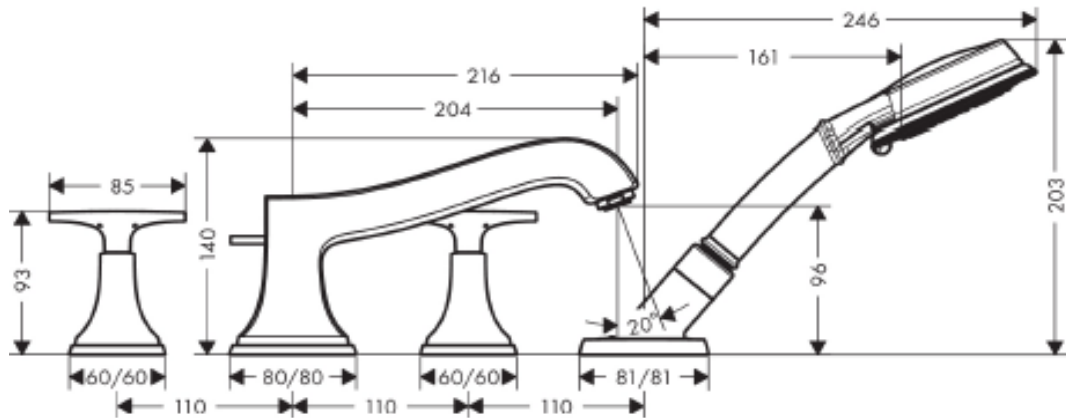

SPECIFICATION SHEET - fittings

BRAND:	hansgrohe	Product Photo:
ORIGIN:	Germany	
SERIES:	METROPOL CLASSIC	
PRODUCT DESCRIPTION:	4-hole rim mounted bathtub mixer cross handle • flow rate: 22 L/min • integrated shower support • with integrated safety combination EN 1717	
MODEL No.	31449.000	
FINISH/COLOUR:	Chrome plated	
DIMENSIONS:	216mm L 204mm spout projection	
OPTIONAL MATCHING PARTS:	13444.180 basic set 4-hole rim mounted mixer 2x angle valve 1/2"x1/2" (no nuts) 2x flexible supply hose 1/2"x1/2"x90cm	

Technical Informations:

REMINDER:	Pipe flushing must be done before faucets are installed. Failure to do so voids the warranty. Do not use cleaners containing abrasive cleansers, ammonia, bleach, acids, waxes, alcohol, solvents or other products not recommended for chrome. All information is for reference only, installation shall always be based on the actual product delivered.