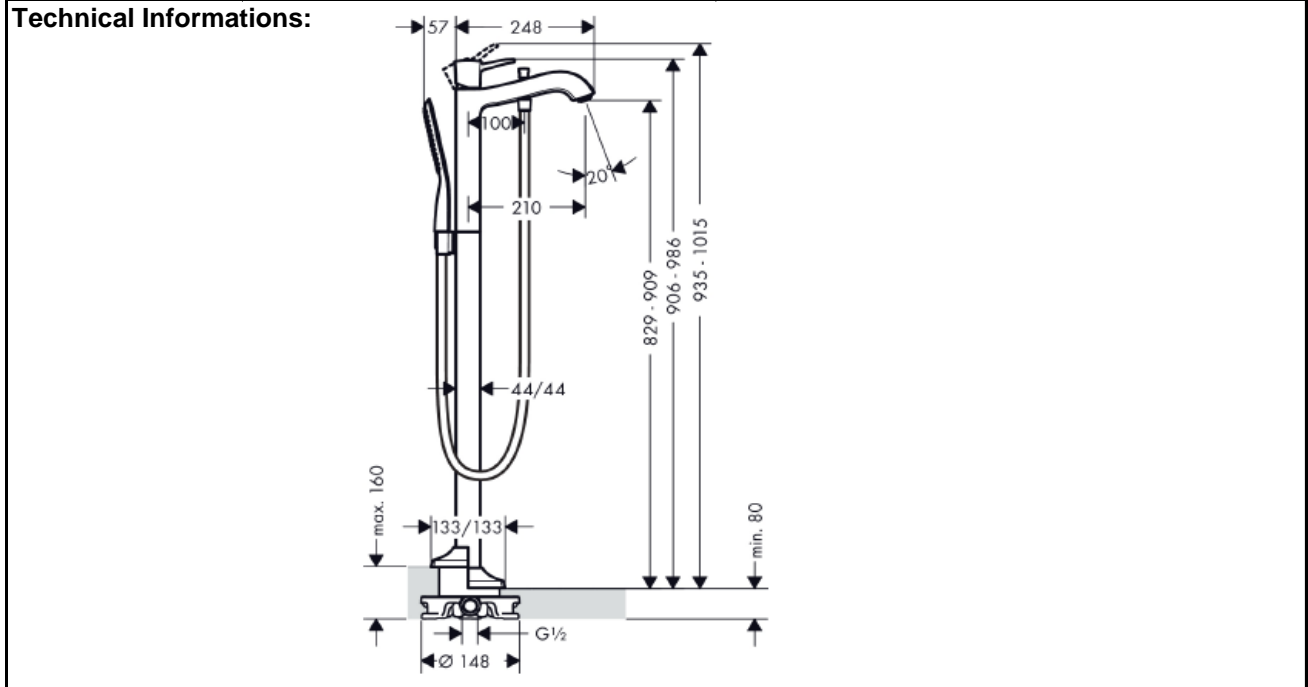

SPECIFICATION SHEET - fittings

BRAND:	hansgrohe
ORIGIN:	Germany
SERIES:	METROPOL CLASSIC
PRODUCT DESCRIPTION:	Floor standing bathtub mixer • spray type: normal and spray jet • flow rate: 20 L/min • integrated shower support
MODEL No.	31445.090
FINISH/COLOUR:	Chrome / Gold-optic
DIMENSIONS:	935 - 1015mm H x 248mm L 210mm spout projection
OPTIONAL MATCHING PARTS:	10452.180 basic setfor bath mixer floor standing