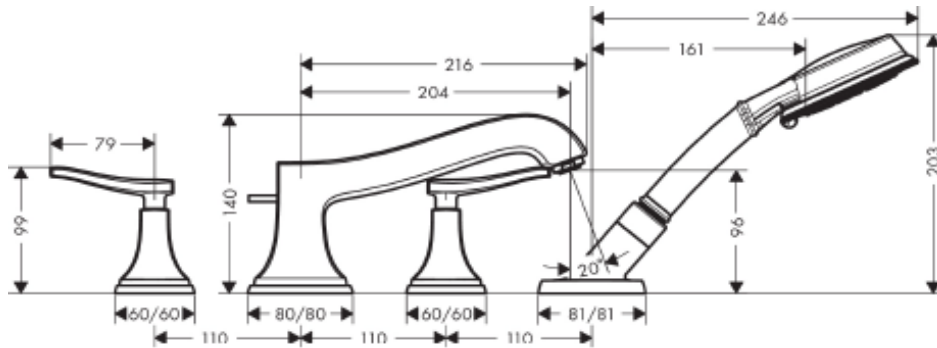

SPECIFICATION SHEET - fittings

BRAND:	hansgrohe	Product Photo:
ORIGIN:	Germany	
SERIES:	METROPOL CLASSIC	
PRODUCT DESCRIPTION:	4-hole rim mounted bathtub mixer with lever handle • flow rate: 22 L/min • integrated shower support • with integrated safety combination EN 1717	
MODEL No.	31441.090	
FINISH/COLOUR:	Chrome / Gold-optic	
DIMENSIONS:	216mm L 204mm spout projection	
OPTIONAL MATCHING PARTS:	13444.180 basic set for 4-hole rim mounted mixer 2x angle valve 1/2"x1/2" (no nuts) 2x flexible supply hose 1/2"x1/2"x90cm	

Technical Informations:

REMINDER:	Pipe flushing must be done before faucets are installed. Failure to do so voids the warranty.
	Do not use cleaners containing abrasive cleansers, ammonia, bleach, acids, waxes, alcohol, solvents or other products not recommended for chrome.
	All information is for reference only, installation shall always be based on the actual product delivered.