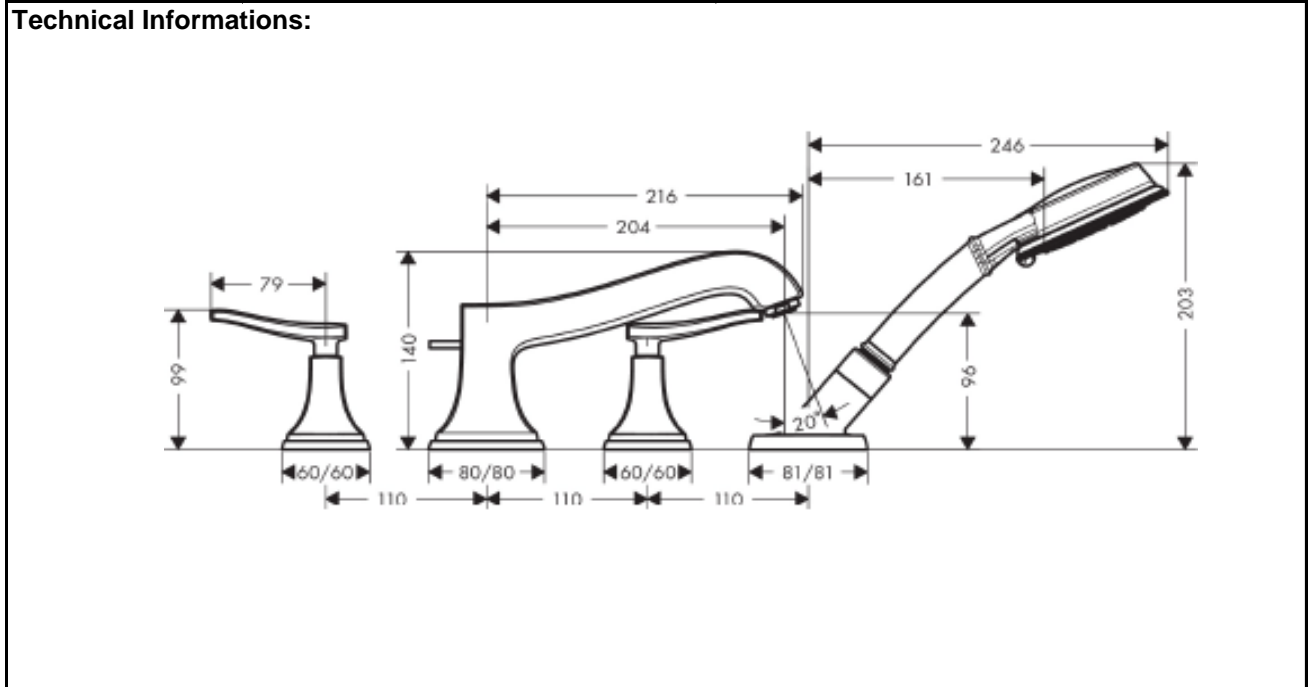

SPECIFICATION SHEET - fittings

BRAND:	hansgrohe	Product Photo: 
ORIGIN:	Germany	
SERIES:	METROPOL CLASSIC	
PRODUCT DESCRIPTION:	4-hole rim mounted bathtub mixer lever handle • flow rate: 22 L/min • integrated shower support • with integrated safety combination EN 1717	
MODEL No.	31441.000	
FINISH/COLOUR:	Chrome plated	
DIMENSIONS:	216mm L 204mm spout projection	
OPTIONAL MATCHING PARTS:	13444.180 basic set for 4-hole rim mounted mixer 2x angle valve 1/2"x1/2" (no nuts) 2x flexible supply hose 1/2"x1/2"x90cm	