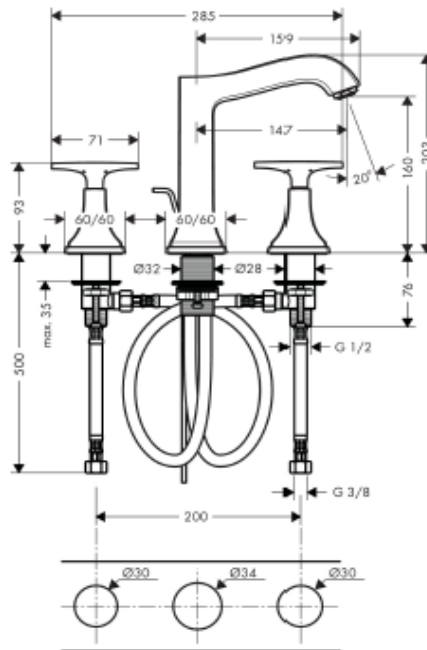

SPECIFICATION SHEET - fittings

BRAND:	hansgrohe	Product Photo:
ORIGIN:	Germany	
SERIES:	METROPOL CLASSIC	
PRODUCT DESCRIPTION:	3-hole basin mixer 160 cross handle • ComfortZone 160 • normal spray • flow rate: 5 L/min • with pop-up waste set G 1 1/4" • suitable for continuous flow water heaters	
MODEL No.	31307.090	
FINISH/COLOUR:	Chrome / Gold-optic	
DIMENSIONS:	285mm W x 159mm L x 203mm H 147mm spout projection	
OPTIONAL MATCHING PARTS:	2x angle valve 1/2"x10mm (no nuts) 1x basin waste trap 1 1/4"	

Technical Informations:

REMINDER:	Pipe flushing must be done before faucets are installed. Failure to do so voids the warranty.
	Do not use cleaners containing abrasive cleansers, ammonia, bleach, acids, waxes, alcohol, solvents or other products not recommended for chrome.
	All information is for reference only, installation shall always be based on the actual product delivered.