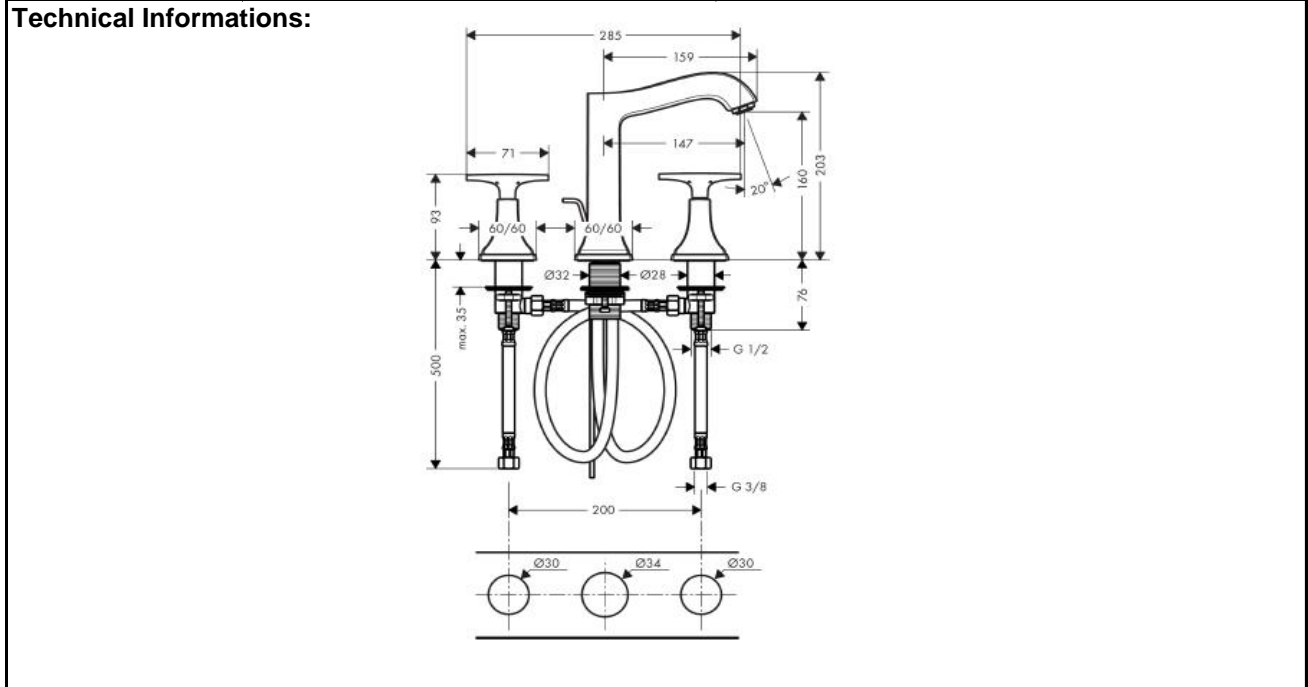

**SPECIFICATION SHEET - fittings**

<b>BRAND:</b>	<b>hansgrohe</b>
<b>ORIGIN:</b>	Germany
<b>SERIES:</b>	<b>METROPOL CLASSIC</b>
<b>PRODUCT DESCRIPTION:</b>	<b>3-hole basin mixer 160 cross handle</b> • ComfortZone 160 • normal spray • flow rate: 5 L/min • with pop-up waste set G 1 1/4" • suitable for continuous flow water heaters
<b>MODEL No.</b>	31307.000
<b>FINISH/COLOUR:</b>	Chrome plated
<b>DIMENSIONS:</b>	285mm W x 159mm L x 203mm H 147mm spout projection
<b>OPTIONAL MATCHING PARTS:</b>	2x angle valve 1/2"x10mm (no nuts) 1x basin waste trap 1 1/4"