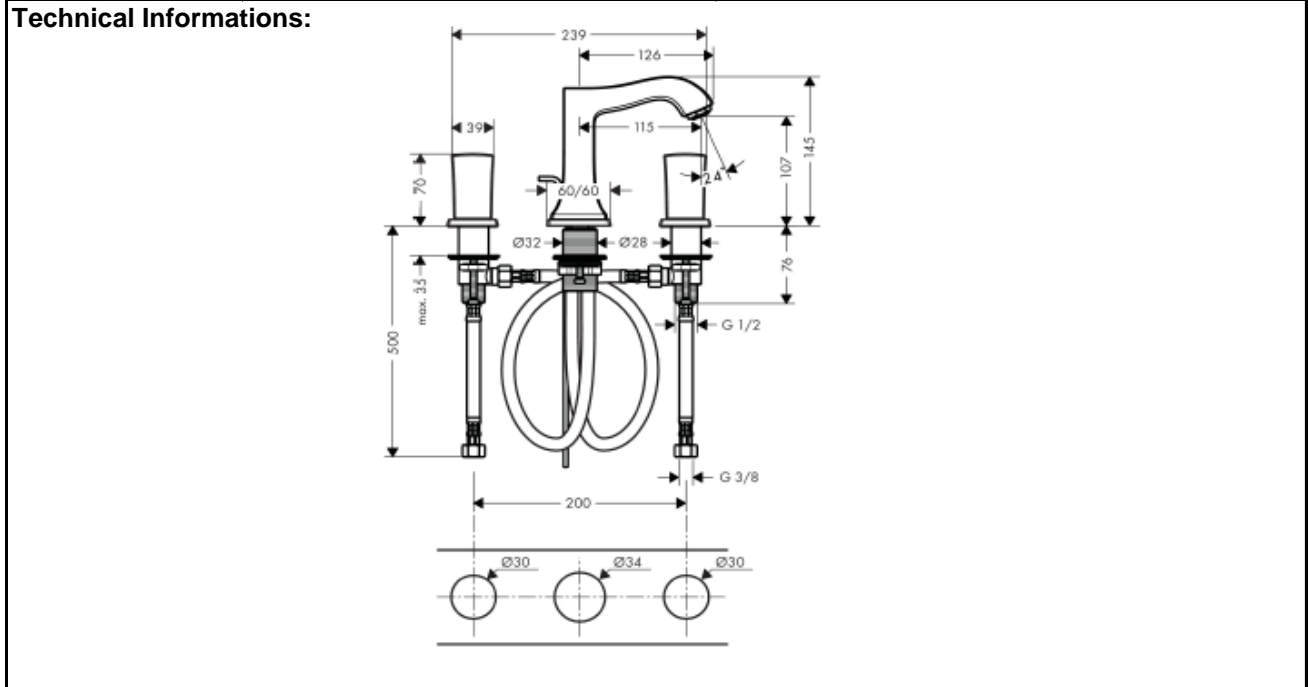

## SPECIFICATION SHEET - fittings

<b>BRAND:</b>		<b>Product Photo:</b>  
<b>ORIGIN:</b>	Germany	
<b>SERIES:</b>	<b>METROPOL CLASSIC</b>	
<b>PRODUCT DESCRIPTION:</b>	<b>3-hole basin mixer 110 zero handle</b> <ul style="list-style-type: none"> <li>• ComfortZone 110</li> <li>• normal spray</li> <li>• flow rate: 5 L/min</li> <li>• with pop-up waste set G 1¼"</li> <li>• suitable for continuous flow water heaters</li> </ul>	
<b>MODEL No.</b>	31304.000	
<b>FINISH/COLOUR:</b>	Chrome plated	
<b>DIMENSIONS:</b>	239mm W x 145mm H x 126mm L 115mm spout projection	
<b>OPTIONAL MATCHING PARTS:</b>	2x angle valve ½"x10mm (no nuts) 1x basin waste trap 1¼"	