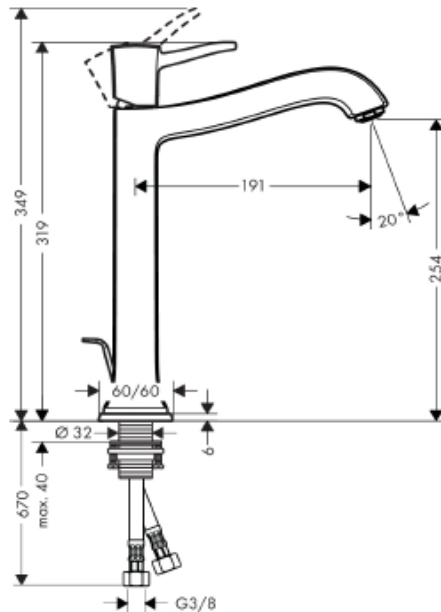

SPECIFICATION SHEET - fittings

BRAND:	hansgrohe	Product Photo:
ORIGIN:	Germany	
SERIES:	METROPOL CLASSIC	
PRODUCT DESCRIPTION:	Single lever basin mixer 260 with lever handle • ComfortZone 260 • normal spray • flow rate: 5 L/min • with pop-up waste set G 1 1/4" • suitable for continuous flow water heaters	
MODEL No.	31303.000	
FINISH/COLOUR:	Chrome plated	
DIMENSIONS:	319 - 349mm height 191mm spout projection	
OPTIONAL MATCHING PARTS:	2x angle valve 1/2"x10mm (no nuts) 1x basin waste trap 1 1/4"	

Technical Informations:

REMINDER:	Pipe flushing must be done before faucets are installed. Failure to do so voids the warranty. Do not use cleaners containing abrasive cleansers, ammonia, bleach, acids, waxes, alcohol, solvents or other products not recommended for chrome. All information is for reference only, installation shall always be based on the actual product delivered.