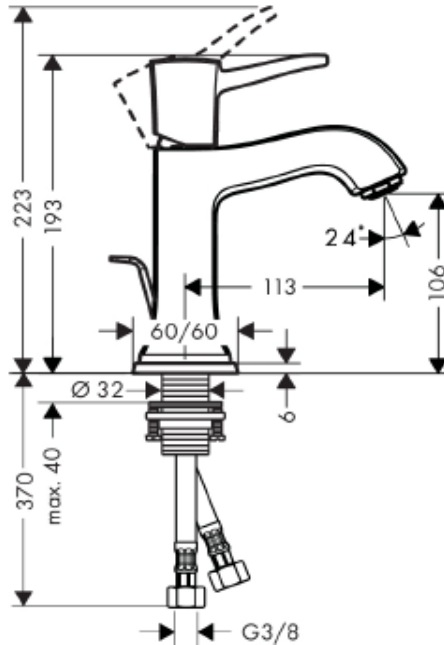

SPECIFICATION SHEET - fittings

BRAND:	hansgrohe	Product Photo:
ORIGIN:	Germany	
SERIES:	METROPOL CLASSIC	
PRODUCT DESCRIPTION:	Single lever basin mixer 110 with lever handle • ComfortZone 110 • normal spray • flow rate: 5 L/min • with pop-up waste set G 1¼" • suitable for continuous flow water heaters	
MODEL No.	31300.090	
FINISH/COLOUR:	Chrome / Gold-optic	
DIMENSIONS:	193 - 223mm height 113mm spout projection	
OPTIONAL MATCHING PARTS:	2x angle valve ½"x10mm (no nuts) 1x basin waste trap 1¼"	

Technical Informations:

REMINDER:	Pipe flushing must be done before faucets are installed. Failure to do so voids the warranty.
	Do not use cleaners containing abrasive cleansers, ammonia, bleach, acids, waxes, alcohol, solvents or other products not recommended for chrome.
	All information is for reference only, installation shall always be based on the actual product delivered.