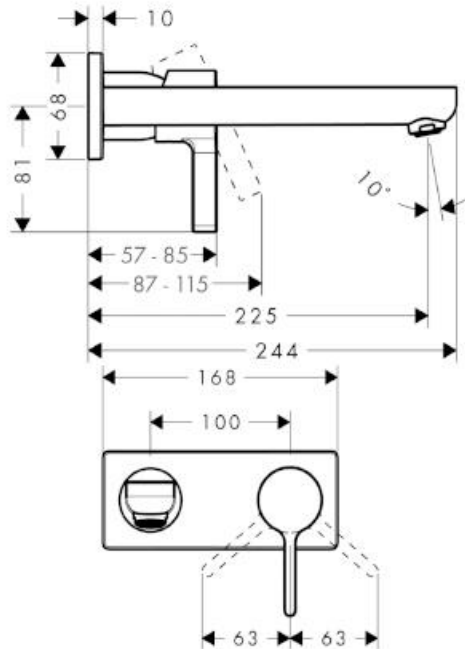

## SPECIFICATION SHEET - fittings

<b>BRAND:</b>	<b>hansgrohe</b>
<b>ORIGIN:</b>	Germany
<b>SERIES:</b>	<b>Metris S</b>
<b>PRODUCT DESCRIPTION:</b>	Wall-mounted concealed single lever basin mixer • normal spray • flow rate: 5 l/min at 3 bars (45 psi) • flow pressure 1~5 bars (15~70 psi)
<b>MODEL No.</b>	31163 000
<b>FINISH/COLOUR:</b>	Chrome-plated / white-chrome
<b>DIMENSIONS:</b>	68mm wall plate Height 225mm spout projection
<b>OPTIONAL MATCHING PARTS:</b>	13622 180 concealed part Push-open pop-up waste set G 1 ¼" 1x basin waste trap 1 ¼"

**Product Photo:**

① with flow limiter  
② without flow limiter

**Technical Informations:** Suitable for continous flow water heater

**Optional concealed part 13622180 must be required, refer to related Specification Sheet**