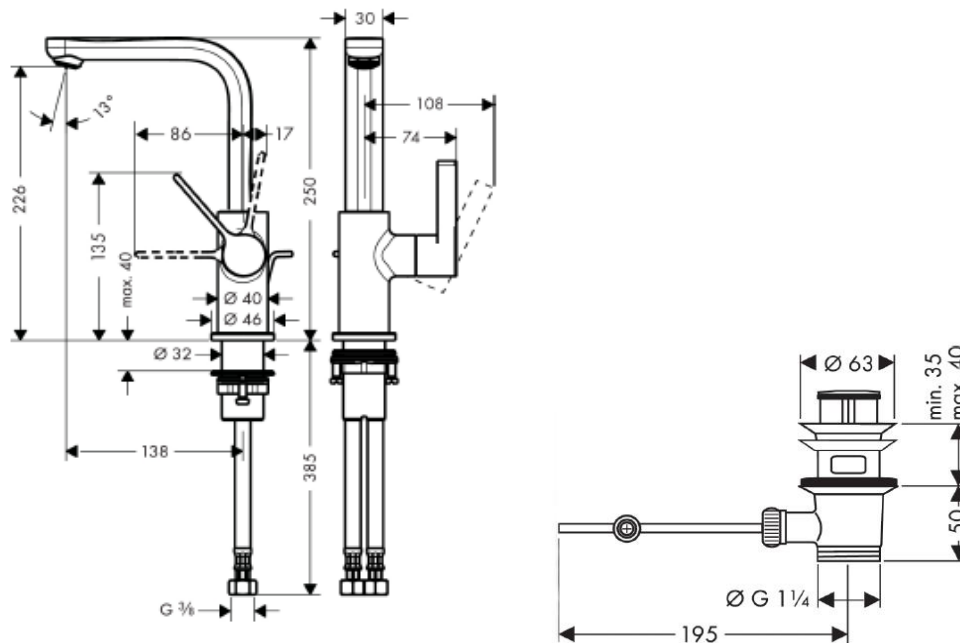

SPECIFICATION SHEET - fittings

BRAND:	hansgrohe
ORIGIN:	Germany
SERIES:	Metris S
PRODUCT DESCRIPTION:	Single lever basin mixer • with pop-up waste set G 1 ¼" • with swivelable L-spout 120° • ComfortZone 100 • normal spray • flow rate: 5 l/min at 3 bars (45 psi) • flow pressure 1~5 bars (15~70 psi)
MODEL No.	31159 000
FINISH/COLOUR:	Chrome-plated
DIMENSIONS:	250mm Height 128mm spout projection
OPTIONAL MATCHING PARTS:	2x angle valve ½"x10mm (no nuts) 1x basin waste trap 1¼"

Product Photo:

① with flow limiter
② without flow limiter

Technical Informations: Suitable for continous flow water heater

REMINDER:	Pipe flushing must be done before faucets are installed. Failure to do so voids the warranty.
	Do not use cleaners containing abrasive cleansers, ammonia, bleach, acids, waxes, alcohol, solvents or other products not recommended for chrome.
	All information is for reference only, installation shall always be based on the actual product delivered.