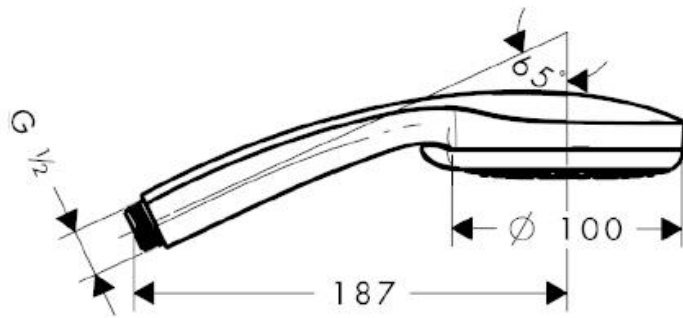

SPECIFICATION SHEET - fittings

BRAND:	hansgrohe	Product Photo:
ORIGIN:	Germany	
SERIES:	Croma 100 Multi	
PRODUCT DESCRIPTION:	Hand shower Ø100mm • 3 sprays: Rain, mono, massage • max. flow rate: 19 l/min at 3 bars (45 psi)	
MODEL No.	28536 000	
FINISH/COLOUR:	Chrome-plated	
DIMENSIONS:		
OPTIONAL MATCHING PARTS:		

Technical Informations:

REMINDER:	Pipe flushing must be done before faucets are installed. Failure to do so voids the warranty. Do not use cleaners containing abrasive cleansers, ammonia, bleach, acids, waxes, alcohol, solvents or other products not recommended for chrome. All information is for reference only, installation shall always be based on the actual product delivered.