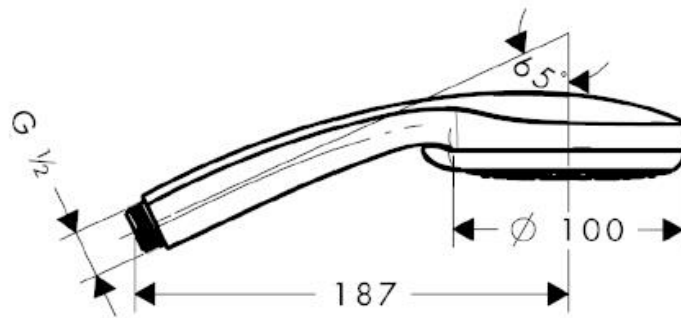

SPECIFICATION SHEET - fittings

BRAND:	hansgrohe	Product Photo:
ORIGIN:	Germany	
SERIES:	Croma 100 Vario	
PRODUCT DESCRIPTION:	Hand shower Ø100mm • 4 sprays: Rain, Normal, shampoo and Massage • max. flow rate: 18 l/min at 3 bars (45 psi)	
MODEL No.	28535 000	
FINISH/COLOUR:	Chrome-plated	
DIMENSIONS:		
OPTIONAL MATCHING PARTS:		

Technical Informations:

REMINDER:	Pipe flushing must be done before faucets are installed. Failure to do so voids the warranty.
	Do not use cleaners containing abrasive cleansers, ammonia, bleach, acids, waxes, alcohol, solvents or other products not recommended for chrome.
	All information is for reference only, installation shall always be based on the actual product delivered.